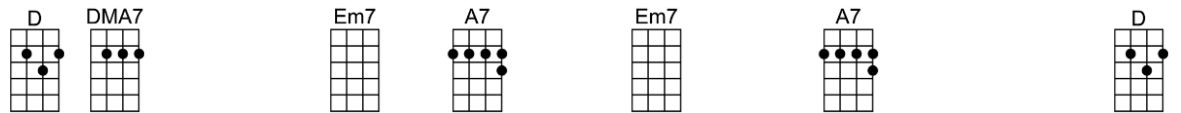

p.2. A Love Song

Silver wings in a fiery sky, show the trail of our love, and I wanna sing to you

Love is what I bring to you, and I wanna sing to you, oh

I wanna sing you a love song, I wanna rock you in my arms all night long

I wanna get to know you, I wanna show you the peaceful feelin' of my home

Interlude:

4 4 4 4 4 4 8 8 4 8 4

I wanna sing you a love song, I wanna rock you in my arms all night long

I wanna get to know you, I wanna show you the peaceful feelin' of my home

Outro: