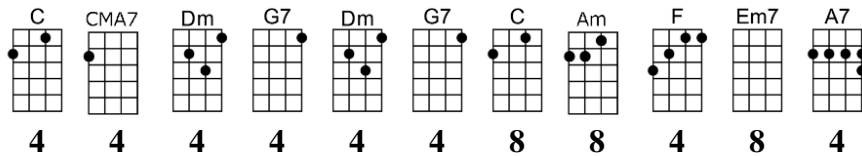

Interlude:

4 4 4 4 4 4 8 8 4 8 4