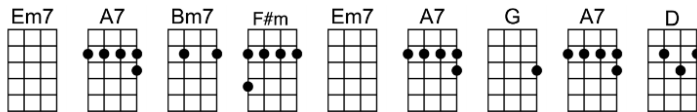

**Interlude:**

**4 4 4 4 4 4 8 8 4 8 4**

**I wanna sing you a love song, I wanna rock you in my arms all night long**

**I wanna get to know you, I wanna show you the peaceful feelin' of my home**

**Outro:**

# A LOVE SONG - Kenny Loggins/Dona Lyn George

4/4 1...2...1234

**Intro:** | C | CMA7 | Dm | G7 | Dm | G7 | C Csus | C |

C                      CMA7      C6                      C  
 There's a wren in a willow wood, flies so high and sings so good  
                                  Dm                      G7                      Dm                      G7  
 And he brings to you what he sings to you

C CMA7                      Dm      G7                      Dm                      G7                      C  
 I wanna sing you a love song, I wanna rock you in my arms all night long  
 C CMA7                      Dm      G7                      Dm                      G7                      C  
 I wanna get to know you, I wanna show you the peaceful feelin' of my home

**Interlude:** C CMA7 Dm G7 Dm G7 C Am F Em7 A7  
                                  4    4    4    4    4    4    8    8    4    8    4

D DMA7                      Em7      A7                      Em7                      A7                      D  
 I wanna sing you a love song, I wanna rock you in my arms all night long  
 D DMA7                      Em7      A7                      Em7                      A7                      D  
 I wanna get to know you, I wanna show you the peaceful feelin' of my home