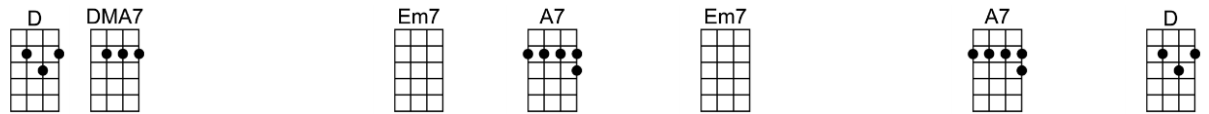

I wanna sing you a love song, I wanna rock you in my arms all night long