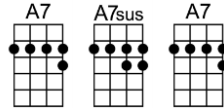

p.2. Love Me Tonight

I've waited so long for the girl of my dreams to ap-pear

And now I can hardly be-lieve that you really are here

Here in my arms you be-long, how can this feeling be wrong

Darling, be kind for I'm out of my mind over you. Aaahh

Tell me baby that you need me, say you'll never leave me, love me to-night

Baby, now the pain is stronger, I can't wait a moment longer, love me to-night

Something is burning in-side,

something that can't be de-nied

I can't let you out of my sight, darling, love me to-night

Let me love you, baby, let me love you, baby, let me love you to-night, love me to-night!