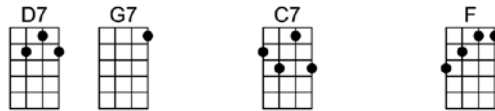

LOVE ME TENDER(BAR) w.m. Elvis Presley, Vera Matson (Practice triplets)

Love me tender, love me sweet; never let me go.

You have made my life complete, and I love you so.

Love me tender, love me true; all my dreams fulfill.

For, my darling, I love you, and I always will.

Love me tender, love me long, take me to your heart.

For it's there that I belong, and we'll never part.

Love me tender, love me true, all my dreams fulfill.

For, my darling, I love you, and I always will.....I always will.

LOVE ME TENDER w.m. Elvis Presley, Vera Matson

4/4 1...2...1234

(Practice triplets)

F G7 C7 F
Love me tender, love me sweet; never let me go.

F G7 C7 F
For it's there that I belong, and we'll never part.

F A Dm F7 Bb Bbm6 F
Love me tender, love me true, all my dreams fulfill.

D7 G7 C7 F
For, my darling, I love you, and I always will

D7 G7 C7 F
For, my darling, I love you, and I always will