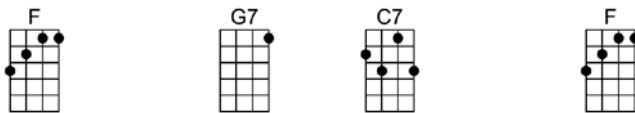

LOVE ME TENDER(BAR) w.m. Elvis Presley, Vera Matson (Practice triplets)

Love me tender, love me sweet; never let me go.

You have made my life complete, and I love you so.

Love me tender, love me true; all my dreams fulfill.

For, my darling, I love you, and I always will.

Love me tender, love me long, take me to your heart.

For it's there that I belong, and we'll never part.

Love me tender, love me true, all my dreams fulfill.

For, my darling, I love you, and I always will.....I always will.

LOVE ME TENDER w.m. Elvis Presley, Vera Matson

4/4 1...2...1234

(Practice triplets)

F G7 C7 F
Love me tender, love me sweet; never let me go.

F G7 C7 F
For it's there that I belong, and we'll never part.

F A Dm F7 Bb Bbm6 F
Love me tender, love me true, all my dreams fulfill.

D7 G7 C7 F
For, my darling, I love you, and I always will

D7 G7 C7 F
For, my darling, I love you, and I always will