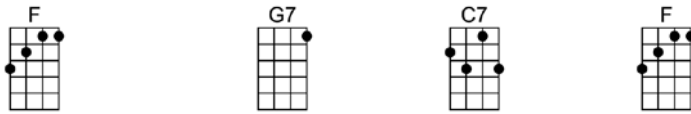

LOVE ME TENDER(BAR) w.m. Elvis Presley, Vera Matson (Practice triplets)

Love me tender, love me sweet; never let me go.

You have made my life complete, and I love you so.

Love me tender, love me true; all my dreams fulfill.

For, my darling, I love you, and I always will.

Love me tender, love me long, take me to your heart.

For it's there that I belong, and we'll never part.

Love me tender, love me true, all my dreams fulfill.

For, my darling, I love you, and I always will.....I always will.

LOVE ME TENDER w.m. Elvis Presley, Vera Matson

4/4 1...2...1234

(Practice triplets)

F G7 C7 F
Love me tender, love me sweet; never let me go.

F G7 C7 F
For it's there that I belong, and we'll never part.

F A Dm F7 Bb Bbm6 F
Love me tender, love me true, all my dreams fulfill.

D7 G7 C7 F
For, my darling, I love you, and I always will

D7 G7 C7 F
For, my darling, I love you, and I always will