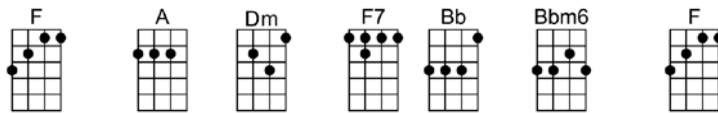

LOVE ME TENDER(BAR) w.m. Elvis Presley, Vera Matson (Practice triplets)

Love me tender, love me sweet; never let me go.

You have made my life complete, and I love you so.

Love me tender, love me true; all my dreams fulfill.

For, my darling, I love you, and I always will.

Love me tender, love me long, take me to your heart.

For it's there that I belong, and we'll never part.

Love me tender, love me true, all my dreams fulfill.

For, my darling, I love you, and I always will.....I always will.

LOVE ME TENDER w.m. Elvis Presley, Vera Matson

4/4 1...2...1234

(Practice triplets)

F G7 C7 F
Love me tender, love me sweet; never let me go.

F G7 C7 F
For it's there that I belong, and we'll never part.

F A Dm F7 Bb Bbm6 F
Love me tender, love me true, all my dreams fulfill.

D7 G7 C7 F
For, my darling, I love you, and I always will

D7 G7 C7 F
For, my darling, I love you, and I always will