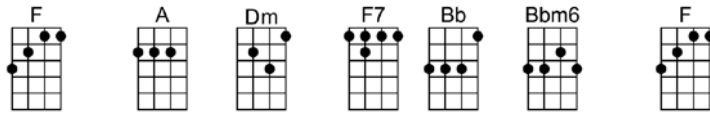

LOVE ME TENDER(BAR) w.m. Elvis Presley, Vera Matson (Practice triplets)

Love me tender, love me sweet; never let me go.

You have made my life complete, and I love you so.

Love me tender, love me true; all my dreams fulfill.

For, my darling, I love you, and I always will.

Love me tender, love me long, take me to your heart.

For it's there that I belong, and we'll never part.

Love me tender, love me true, all my dreams fulfill.

For, my darling, I love you, and I always will.....I always will.

LOVE ME TENDER w.m. Elvis Presley, Vera Matson

4/4 1...2...1234

(Practice triplets)

F G7 C7 F
Love me tender, love me sweet; never let me go.

F G7 C7 F
For it's there that I belong, and we'll never part.

F A Dm F7 Bb Bbm6 F
Love me tender, love me true, all my dreams fulfill.

D7 G7 C7 F
For, my darling, I love you, and I always will

D7 G7 C7 F
For, my darling, I love you, and I always will