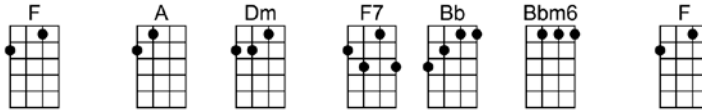

# LOVE ME TENDER w.m. Elvis Presley, Vera Matson

4/4 1...2...1234

(Practice triplets)

Love me tender, love me sweet; never let me go.

You have made my life complete, and I love you so.

Love me tender, love me true; all my dreams fulfill.

For, my darling, I love you, and I always will.

Love me tender, love me long, take me to your heart.

For it's there that I belong, and we'll never part.

Love me tender, love me true, all my dreams fulfill.

F A Dm F7 Bb Bbm6 F  
Love me tender, love me true; all my dreams fulfill

D7 G7 C7 F  
For, my darling, I love you, and I always will.

F G7 C7 F  
Love me tender, love me long, take me to your heart.

F G7 C7 F  
For it's there that I belong, and we'll never part.

F A Dm F7 Bb Bbm6 F  
Love me tender, love me true, all my dreams fulfill.

D7 G7 C7 F  
For, my darling, I love you, and I always will

D7 G7 C7 F  
For, my darling, I love you, and I always will