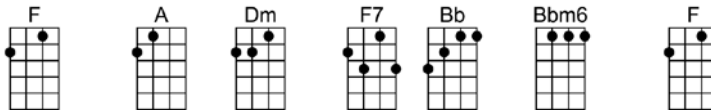

# LOVE ME TENDER w.m. Elvis Presley, Vera Matson

4/4 1...2...1234

(Practice triplets)

Love me tender, love me sweet; never let me go.

You have made my life complete, and I love you so.

Love me tender, love me true; all my dreams fulfill.

For, my darling, I love you, and I always will.

Love me tender, love me long, take me to your heart.

For it's there that I belong, and we'll never part.

Love me tender, love me true, all my dreams fulfill.

F A Dm F7 Bb Bbm6 F  
Love me tender, love me true; all my dreams fulfill

D7 G7 C7 F  
For, my darling, I love you, and I always will.

F G7 C7 F  
Love me tender, love me long, take me to your heart.

F G7 C7 F  
For it's there that I belong, and we'll never part.

F A Dm F7 Bb Bbm6 F  
Love me tender, love me true, all my dreams fulfill.

D7 G7 C7 F  
For, my darling, I love you, and I always will

D7 G7 C7 F  
For, my darling, I love you, and I always will