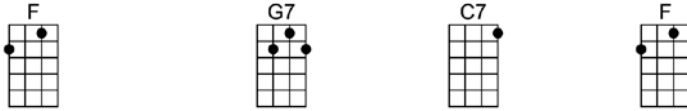

# LOVE ME TENDER w.m. Elvis Presley, Vera Matson

4/4 1...2...1234

(Practice triplets)

Love me tender, love me sweet; never let me go.

You have made my life complete, and I love you so.

Love me tender, love me true; all my dreams fulfill.

For, my darling, I love you, and I always will.

Love me tender, love me long, take me to your heart.

For it's there that I belong, and we'll never part.

Love me tender, love me true, all my dreams fulfill.

# LOVE ME TENDER w.m. Elvis Presley, Vera Matson

4/4 1...2...1234  
(Practice triplets)

F G7 C7 F  
Love me tender, love me sweet; never let me go.

F G7 C7 F  
You have made my life complete, and I love you so.

F A Dm F7 Bb Bbm6 F  
Love me tender, love me true; all my dreams fulfill

D7 G7 C7 F  
For, my darling, I love you, and I always will.

F G7 C7 F  
Love me tender, love me long, take me to your heart.

F G7 C7 F  
For it's there that I belong, and we'll never part.