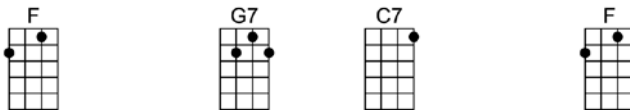

# LOVE ME TENDER w.m. Elvis Presley, Vera Matson

4/4 1...2...1234

(Practice triplets)

Love me tender, love me sweet; never let me go.

You have made my life complete, and I love you so.

Love me tender, love me true; all my dreams fulfill.

For, my darling, I love you, and I always will.

Love me tender, love me long, take me to your heart.

For it's there that I belong, and we'll never part.

Love me tender, love me true, all my dreams fulfill.

F A Dm F7 Bb Bbm6 F  
Love me tender, love me true; all my dreams fulfill

D7 G7 C7 F  
For, my darling, I love you, and I always will.

F G7 C7 F  
Love me tender, love me long, take me to your heart.

F G7 C7 F  
For it's there that I belong, and we'll never part.

F A Dm F7 Bb Bbm6 F  
Love me tender, love me true, all my dreams fulfill.

D7 G7 C7 F  
For, my darling, I love you, and I always will

D7 G7 C7 F  
For, my darling, I love you, and I always will