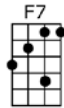

LOVE ME(BAR)-Leiber & Stoller; sung by Elvis
 4/4 1234 12
 (practice triplets)

Treat me like a fool, treat me mean and cruel, but love me.

Break my faithful heart, tear it all apart, but love me. (won't you love me)

If you ever go, darling, I'll be, oh, so lonely

I'll be sad and blue, cryin' over you, dear always

I would beg and steal (he would beg and steal) just to feel (yes, just to feel)

Your heart (I want your heart) beating close to mine (so close to mine)

Bb **F**
I would beg and steal (he would beg and steal) just to feel (yes, just to feel)

G7 **C7**
Your heart (I want your heart) beating close to mine (so close to mine)

F **F7** **Bb**
If you ever go, darling, I'll be, oh, so lonely

C7 **F** **Bb** **F**
Beggin' on my knees, all I ask is please, please love me. Oh, yeah!