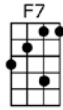

LOVE ME(BAR)-Leiber & Stoller; sung by Elvis
 4/4 1234 12
 (practice triplets)

Treat me like a fool, treat me mean and cruel, but love me.

Break my faithful heart, tear it all apart, but love me. (won't you love me)

If you ever go, darling, I'll be, oh, so lonely

I'll be sad and blue, cryin' over you, dear always

I would beg and steal (he would beg and steal) just to feel (yes, just to feel)

Your heart (I want your heart) beating close to mine (so close to mine)

Bb **F**
I would beg and steal (he would beg and steal) just to feel (yes, just to feel)

G7 **C7**
Your heart (I want your heart) beating close to mine (so close to mine)

F **F7** **Bb**
If you ever go, darling, I'll be, oh, so lonely

C7 **F** **Bb** **F**
Beggin' on my knees, all I ask is please, please love me. Oh, yeah!