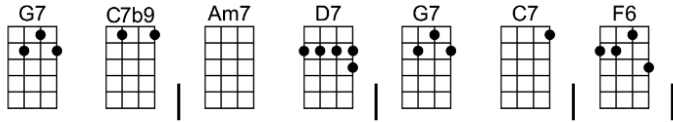

LOVE IS JUST AROUND THE CORNER

4/4 1...2...1234

-Lewis E. Gensler/Leo Robin

Intro:

Love is just around the corner,

I'm a sentimental

mourner,

any cozy little corner

and I'm

around you.

Instrumental verse, then bridge

2. So, let's go cuddle in a corner,

any cozy little corner.

Love is just around the corner,

and I'm

around you.

G7 C7b9 Am7 D7 G7 C7 F6
Love is just around the corner, and I'm around you.

Instrumental verse

Em7 A7 Dm Em7 A7 Dm
Ve - nus de Milo was noted for her charms

G7 Gdim G7 Gdim G7 C7
But strictly be-tween us, you're cuter than Venus, and what's more, you've got arms!

G7 C7b9 F D7 G7 C7b9 F D7
So, let's go cuddle in a corner, any cozy little corner.

G7 C7b9 Am7 D7 G7 C7 Am7b5 D7
Love is just around the corner, and I'm around you.

G7 C7 F6 E6 F6
And I'm.....a-round....you.