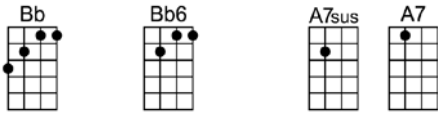

A look that time can't e-rase