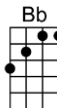

Tambourines and elephants are playin' in the band.