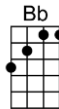

Dinosaur victrola listenin' to Buck Owens, doo doo doo, lookin out my back door.