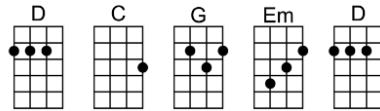

LOOKIN' OUT MY BACK DOOR - John Fogerty

4/4 1...2...1234

Intro: Percussion, then 3rd line

Just got home from Illinois. Lock the front door oh boy.

Got to set down, take a rest on the porch.

I-magination sets in, pretty soon I'm singin', doo doo doo, lookin' out my back door.

Won't you take a ride on the flyin' spoon, doo doo doo.

Wonderous apparition, pro-vided by magician, doo doo doo, lookin' out my back door.

Instrumental: Chords of 1st verse

p.2. Lookin' Out My Back Door

Tambourines and elephants are playin' in the band.

Won't you take a ride on the flyin' spoon, doo doo doo.

Smile with me tomorrow, to-day I'll find no sorrow, doo doo doo, lookin' out my back door.

Interlude: Percussion, then

Instrumental: Chords of 1st verse

C Bb F
Tambourines and elephants are playin' in the band.

Dm C
Won't you take a ride on the flyin' spoon, doo doo doo.

F Dm Bb F C F
Smile with me tomorrow, to-day I'll find no sorrow, doo doo doo, lookin out my back door.