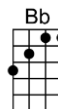

LOOKIN' OUT MY BACK DOOR - John Fogerty

4/4 1...2...1234

Intro: Percussion, then 3rd line

Just got home from Illinois. Lock the front door oh boy.

Got to set down, take a rest on the porch.

I-magination sets in, pretty soon I'm singin', doo doo doo, lookin' out my back door.

Giant doin' cart wheels, a statue wearin' high heels

Look at all the happy creatures dancin' on the lawn.

Dinosaur victrola listenin' to Buck Owens, doo doo doo, lookin out my back door.

Tambourines and elephants are playin' in the band.

Won't you take a ride on the flyin' spoon, doo doo doo.

Wonderous apparition, pro-vided by magician, doo doo doo, lookin' out my back door.

Instrumental: Chords of 1st verse

p.2. Lookin' Out My Back Door

Instrumental: Chords of 1st verse

C Bb F
Tambourines and elephants are playin' in the band.

Dm C
Won't you take a ride on the flyin' spoon, doo doo doo.

F Dm Bb F C F
Smile with me tomorrow, to-day I'll find no sorrow, doo doo doo, lookin out my back door.