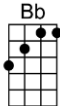

LOOKIN' OUT MY BACK DOOR - John Fogerty

4/4 1...2...1234

Intro: Percussion, then 3rd line

Just got home from Illinois. Lock the front door oh boy.

Got to set down, take a rest on the porch.

I-magination sets in, pretty soon I'm singin', doo doo doo, lookin' out my back door.

Won't you take a ride on the flyin' spoon, doo doo doo.

Wonderous apparition, pro-vided by magician, doo doo doo, lookin' out my back door.

Instrumental: Chords of 1st verse

p.2. Lookin' Out My Back Door

C Bb F
Tambourines and elephants are playin' in the band.

Dm C
Won't you take a ride on the flyin' spoon, doo doo doo.

F Dm Bb F C F
Wonderous apparition, pro-vided by magician, doo doo doo, lookin out my back door.

Instrumental: Chords of 1st verse

C Bb F
Tambourines and elephants are playin' in the band.

Dm C
Won't you take a ride on the flyin' spoon, doo doo doo.

F Dm Bb F C F
Smile with me tomorrow, to-day I'll find no sorrow, doo doo doo, lookin out my back door.