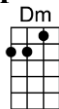

LOOKIN' OUT MY BACK DOOR - John Fogerty

4/4 1...2...1234

Intro: Percussion, then 3rd line

Just got home from Illinois. Lock the front door oh boy.

Got to set down, take a rest on the porch.

I-magination sets in, pretty soon I'm singin', doo doo doo, lookin' out my back door.

Giant doin' cart wheels, a statue wearin' high heels

Look at all the happy creatures dancin' on the lawn.

Dinosaur victrola listenin' to Buck Owens, doo doo doo, lookin out my back door.

Tambourines and elephants are playin' in the band.

Won't you take a ride on the flyin' spoon, doo doo doo.

Wonderous apparition, pro-vided by magician, doo doo doo, lookin' out my back door.

Instrumental: Chords of 1st verse

p.2. Lookin' Out My Back Door

Instrumental: Chords of 1st verse

C Bb F
Tambourines and elephants are playin' in the band.

Dm C
Won't you take a ride on the flyin' spoon, doo doo doo.

F Dm Bb F C F
Smile with me tomorrow, to-day I'll find no sorrow, doo doo doo, lookin out my back door.