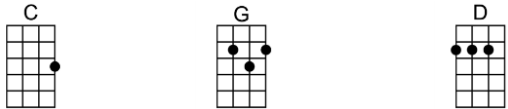

Forward troubles Illinois. Lock the front door oh boy.