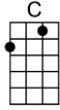

LIFE IS JUST A BOWL OF CHERRIES_(BAR)

4/4 1...2...1234

-Ray Henderson/Lew Brown

Intro:

Verse:

People are queer, they're always crowing, scrambling and rushing a-bout

Why don't they stop some day, talk to them-selves this way:

G7+ C Dm7 Em7 Dm7 C Em7b5 A7b9 Dm
So keep re-peating it's the berries, the strongest oak must fall,

F#dim Em7 A7
The sweet things in life, to you were just loaned

Dm7 G7 D9 G7 G7+
So how can you lose what you've never owned?

C Dm7 Em7 A7 D7 G7 C A7
Life is just a bowl of cherries, so, live and laugh at it all

D7 G7 C C6 CMA7 C6
So, live....and laugh....at it all!