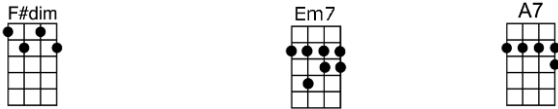

The sweet things in life, to you were just loaned