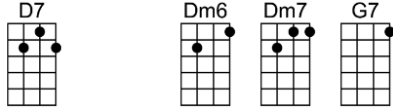

SING G

LET THE REST OF THE WORLD GO BY_(BAR)

3/4 123 12

Intro:

With someone like you, a pal good and true

I'd like to leave it all behind and go and find

Some place that's known to God alone

Just a spot to call our own

3/4 123 12

Intro: Dm7 G7 C G7 (3 beats each)

C C#dim G7
With someone like you, a pal good and true

C C7
I'd like to leave it all behind and go and find

F C A7
Some place that's known to God alone

D7 Dm6 Dm7 G7
Just a spot to call our own

G7#5 C C#dim G7
We'll find perfect peace, where joys never cease

E7 G7
Out there beneath a kindly sky.

C C#dim G7
We'll build a sweet little nest somewhere in the west,

Dm7 G7 C
And let the rest of the world go by.