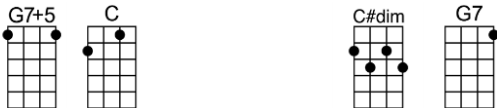

SING G

LET THE REST OF THE WORLD GO BY_(BAR)

3/4 123 12

Intro:

With someone like you, a pal good and true

I'd like to leave it all behind and go and find

Some place that's known to God alone

Just a spot to call our own

3/4 123 12

Intro: Dm7 G7 C G7 (3 beats each)

C C#dim G7
With someone like you, a pal good and true

C C7
I'd like to leave it all behind and go and find

F C A7
Some place that's known to God alone

D7 Dm6 Dm7 G7
Just a spot to call our own

G7#5 C C#dim G7
We'll find perfect peace, where joys never cease

E7 G7
Out there beneath a kindly sky.

C C#dim G7
We'll build a sweet little nest somewhere in the west,

Dm7 G7 C
And let the rest of the world go by.