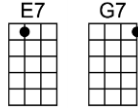

Out there beneath a kindly sky.