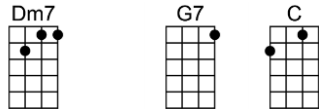

And let the rest of the world go by.