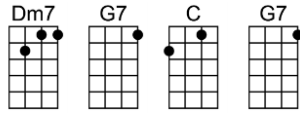

SING G

LET THE REST OF THE WORLD GO BY_(BAR)

3/4 123 12

Intro:

With someone like you, a pal good and true

I'd like to leave it all behind and go and find

Some place that's known to God alone

Just a spot to call our own

3/4 123 12

Intro: Dm7 G7 C G7 (3 beats each)

C C#dim G7
With someone like you, a pal good and true

C C7
I'd like to leave it all behind and go and find

F C A7
Some place that's known to God alone

D7 Dm6 Dm7 G7
Just a spot to call our own

G7#5 C C#dim G7
We'll find perfect peace, where joys never cease

E7 G7
Out there beneath a kindly sky.

C C#dim G7
We'll build a sweet little nest somewhere in the west,

Dm7 G7 C
And let the rest of the world go by.