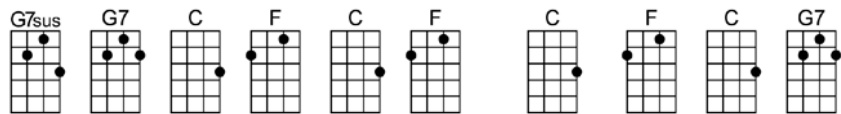

 |  |  |  |  |

A girl so sweet that when she smiled the stars rose in the sky.

p.2. Lemon Tree

We passed that summer lost in love beneath the lemon tree

The music of her laughter hid my father's words from me:

CHORUS

One day she left with-out a word. She took a-way the sun.

And in the dark she left behind, I knew what she had done.

She'd left me for an-other, it's a common tale but true.

A sadder man but wiser now I sing these words to you:

Lem - on tree very pretty and the lemon flower is sweet

But the fruit of the poor lemon is impossible to eat.

Lemon tree very pretty and the lemon flower is sweet

But the fruit of the poor lemon is impossible to eat.

D A D A D
One day be-neath the lemon tree, my love and I did lie
A D G A7 D
A girl so sweet that when she smiled the stars rose in the sky.
G F G F Em7
We passed that summer lost in love beneath the lemon tree
Eb G Am7 D7 G
The music of her laughter hid my father's words from me: