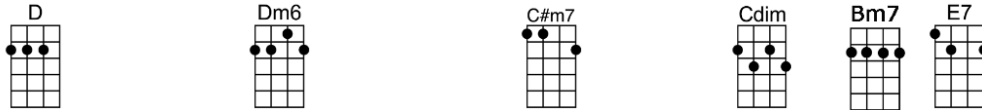

p.2. The Last Waltz

It's all over now, nothing left to say, just my tears, and the orchestra play - ing.