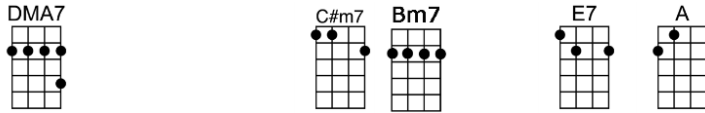

La la la la la la la la la la la la la la la la la la