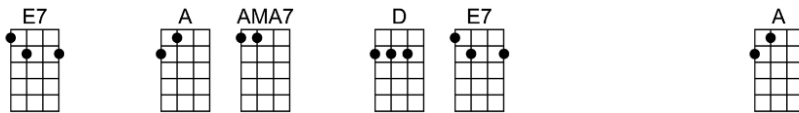

I had the last waltz with you, two lonely people to-gether.