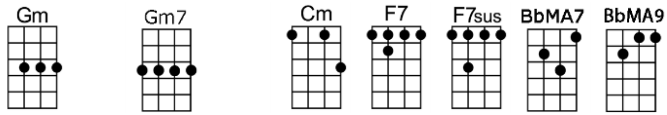

LA-LA MEANS I LOVE YOU (BAR)-Thom Bell/Wm. Hart

4/4 1...2...1234 (slow count)

Intro:   **X2 (8 beats each)**

Many guys have come to you with a line that wasn't true, and you passed them by

Now you're in the center ring, and their lines don't mean a thing, why don't you let me try?

Now, I don't wear a diamond ring, I don't even know a song to sing

All I know is la-la la-la la-la la-la la means I love you

Oh, baby, please, now, la-la la-la la-la la-la la means I love you

If I ever saw a girl that I needed in this world, you are the one for me

Let me hold you in my arms, girl, and thrill you with my charms, I'm sure you will see

The things I am sayin' are true, and the way I explain them to you, listen to me

p.2. La-La Means I Love You

La-la la-la la-la la-la la means I love you

Oh, baby, la-la la-la la-la la-la la means I love you

Interlude:  **(X2)**

The things I am sayin' are true, and the way I explain them to you, yes to you, listen to me

La-la la-la la-la la-la la means I love you, oh, you got to understand now