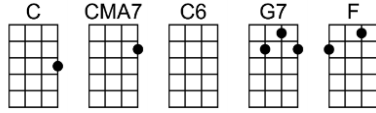

SING D

LADY -Graham Goble

4/4 1...2...123 (without intro)

Intro: | C C7 | C6 C7 | (“Riff” X2)

Riff **Riff** **Riff** **Riff**
Look a-round you, look up here. Take time to make time, make time to be there

Riff **Riff** **Riff** **Riff**
Look a-round, be a part. Feel for the winter, but don't have a cold heart

G7 **F** **Riff**
Now she's gone and I'm on my own. A love song has come into my mind

Riff **Riff**
A love song, it was there all the time

F **C**
So, lady, let me take a look at you now

F **C**
You're there on the dance floor making me want you some-how

F **Riff**
Oh, lady, I think it's only fair I should say to you

G7 **F** **Riff X2**
Don't be thinking that I don't want you, 'cause maybe I do

p.2. Lady

Interlude: F Riff G7 F (Riff X2)

Riff Riff Riff Riff
Look a-round, come to me. I have no answers, but know where I wanna be

G7 F Riff
Don't be thinking that I don't want you, lady, I do (repeat riff, and fade)