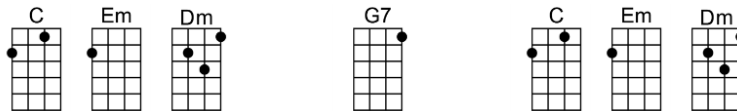

We had it all, just like Bogie and Ba-call