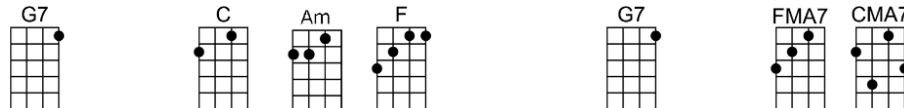

SING E

KEY LARGO (BAR)-Bertie Higgins/Sonny Limbo

4/4 1...2...1234

Intro: First 2 lines

Wrapped around each other, tryin' so hard to stay warm

That first cold winter to-gether, lyin' in each other's arms

Watching those old movies, falling in love so desperate-ly

We can find it once a-gain, I know, just like they did in Key Largo

p.2. Key Largo

Honey, can't you re-member, we played all the parts

That sweet scene of sur-render when you gave me your heart

Please say you will play it a-gain, 'cause I love you still. Baby, this can't be the end.