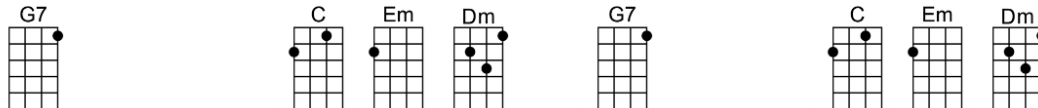

Here's lookin' at you, kid, missin' all the things we did