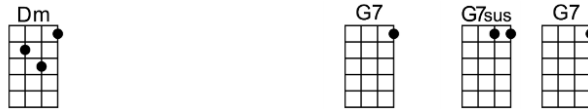

SING E

KEY LARGO (BAR)-Bertie Higgins/Sonny Limbo

4/4 1...2...1234

Intro: First 2 lines

Wrapped around each other, tryin' so hard to stay warm

That first cold winter to-gether, lyin' in each other's arms

Watching those old movies, falling in love so desperate-ly

We can find it once a-gain, I know, just like they did in Key Largo

p.2. Key Largo

Honey, can't you re-member, we played all the parts

That sweet scene of sur-render when you gave me your heart

Please say you will play it a-gain, 'cause I love you still. Baby, this can't be the end.

Dm F G7 C
Honey, can't you re-member, we played all the parts

Dm F G7 C
That sweet scene of sur-render when you gave me your heart

Am F Dm G7 G7sus G7
Please say you will play it a-gain, 'cause I love you still. Baby, this can't be the end.

C Em Dm G7 C Em Dm
We had it all, just like Bogie and Ba-call
G7 C Am F G7 C Em Dm
Starring in our own late, late show, sailing a-way to Key Largo
G7 C Em Dm G7 C Em Dm
Here's lookin' at you, kid, missin' all the things we did
G7 C Am F G7 C Em Dm G7
We can find it once a-gain, I know, just like they did in Key Largo