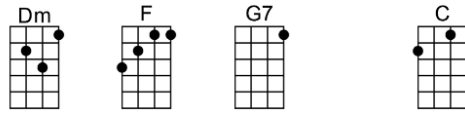

SING E

KEY LARGO (BAR)-Bertie Higgins/Sonny Limbo

4/4 1...2...1234

Intro: First 2 lines

Wrapped around each other, tryin' so hard to stay warm

That first cold winter to-gether, lyin' in each other's arms

Watching those old movies, falling in love so desperate-ly

Honey, I was your hero, and you were my leading la-dy.

We had it all, just like Bogie and Ba-call

Starring in our own late, late show, sailing a-way to Key Largo

Here's lookin' at you, kid, missin' all the things we did

We can find it once a-gain, I know, just like they did in Key Largo

p.2. Key Largo

Honey, can't you re-member, we played all the parts

That sweet scene of sur-render when you gave me your heart

Please say you will play it a-gain, 'cause I love you still. Baby, this can't be the end.

Dm F G7 C
Honey, can't you re-member, we played all the parts

Dm F G7 C
That sweet scene of sur-render when you gave me your heart

Am F Dm G7 G7sus G7
Please say you will play it a-gain, 'cause I love you still. Baby, this can't be the end.