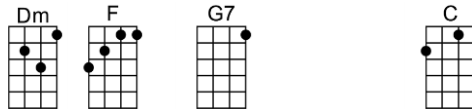

SING E

KEY LARGO (BAR)-Bertie Higgins/Sonny Limbo

4/4 1...2...1234

Intro: First 2 lines

Wrapped around each other, tryin' so hard to stay warm

That first cold winter to-gether, lyin' in each other's arms

Watching those old movies, falling in love so desperate-ly

We can find it once a-gain, I know, just like they did in Key Largo

p.2. Key Largo

Honey, can't you re-member, we played all the parts

That sweet scene of sur-render when you gave me your heart

Please say you will play it a-gain, 'cause I love you still. Baby, this can't be the end.

Dm F G7 C
Honey, can't you re-member, we played all the parts

Dm F G7 C
That sweet scene of sur-render when you gave me your heart

Am F Dm G7 G7sus G7
Please say you will play it a-gain, 'cause I love you still. Baby, this can't be the end.

C Em Dm G7 C Em Dm
We had it all, just like Bogie and Ba-call
G7 C Am F G7 C Em Dm
Starring in our own late, late show, sailing a-way to Key Largo
G7 C Em Dm G7 C Em Dm
Here's lookin' at you, kid, missin' all the things we did
G7 C Am F G7 C Em Dm G7
We can find it once a-gain, I know, just like they did in Key Largo