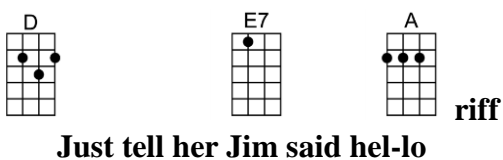

SING C#

JUST TELL HER JIM SAID HELLO_(BAR)-Leiber and Stoller

4/4 1...2...1234

p.2. Just Tell Her Jim Said Hello

Just tell her Jim said hel-lo

Just tell her Jim and she'll know

Don't tell her I'm feeling blue. That's just between me and you

Don't say I'm thinking of her, don't tell her I still love her

Just tell her Jim said hel-lo

Interlude: First line of verse

Don't say I'm thinking of her, don't tell her I still love her

Just tell her Jim said hel-lo Just tell her Jim said hel-lo (repeat and fade)

D E7 A riff
Just tell her Jim said hel-lo

Bm G F#7
Just tell her Jim said hel-lo

Bm G C# E7
Just tell her Jim and she'll know

A E7 riff A riff
Don't tell her I'm feeling blue. That's just between me and you

D E7 A riff D E7 A riff
Just tell her Jim said hel-lo Just tell her Jim said hel-lo (repeat and fade)