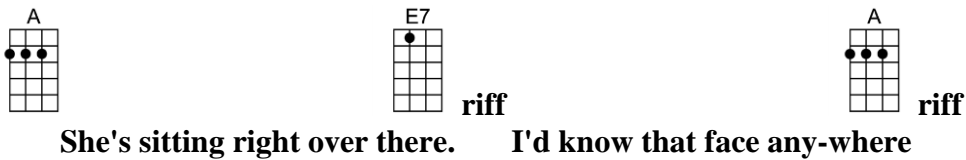

SING C#

JUST TELL HER JIM SAID HELLO_(BAR)-Leiber and Stoller

4/4 1...2...1234

p.2. Just Tell Her Jim Said Hello

Just tell her Jim said hel-lo

Just tell her Jim and she'll know

Don't tell her I'm feeling blue. That's just between me and you

Don't say I'm thinking of her, don't tell her I still love her

Just tell her Jim said hel-lo

Interlude: First line of verse

Don't say I'm thinking of her, don't tell her I still love her

Just tell her Jim said hel-lo Just tell her Jim said hel-lo (repeat and fade)

D E7 A riff D E7 A riff
Just tell her Jim said hel-lo Just tell her Jim said hel-lo (repeat and fade)