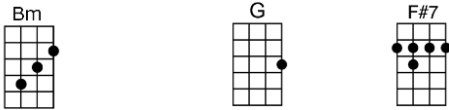

SING C#

JUST TELL HER JIM SAID HELLO_(BAR)-Leiber and Stoller

4/4 1...2...1234

p.2. Just Tell Her Jim Said Hello

Just tell her Jim said hel-lo

Just tell her Jim and she'll know

Don't tell her I'm feeling blue. That's just between me and you

Don't say I'm thinking of her, don't tell her I still love her

Just tell her Jim said hel-lo

Interlude: First line of verse

Don't say I'm thinking of her, don't tell her I still love her

Just tell her Jim said hel-lo Just tell her Jim said hel-lo (repeat and fade)

D E7 A riff
Just tell her Jim said hel-lo

Bm G F#7
Just tell her Jim said hel-lo

Bm G C# E7
Just tell her Jim and she'll know

A E7 riff A riff
Don't tell her I'm feeling blue. That's just between me and you