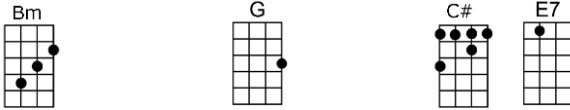

SING C#

JUST TELL HER JIM SAID HELLO_(BAR)-Leiber and Stoller

4/4 1...2...1234

p.2. Just Tell Her Jim Said Hello

Just tell her Jim said hel-lo

Just tell her Jim and she'll know

Don't tell her I'm feeling blue. That's just between me and you

Don't say I'm thinking of her, don't tell her I still love her

Just tell her Jim said hel-lo

Interlude: First line of verse

Don't say I'm thinking of her, don't tell her I still love her

Just tell her Jim said hel-lo Just tell her Jim said hel-lo (repeat and fade)

D E7 A riff
Just tell her Jim said hel-lo

Bm G F#7
Just tell her Jim said hel-lo

Bm G C# E7
Just tell her Jim and she'll know

A E7 riff A riff
Don't tell her I'm feeling blue. That's just between me and you

D E7 A riff D E7 A riff
Just tell her Jim said hel-lo Just tell her Jim said hel-lo (repeat and fade)