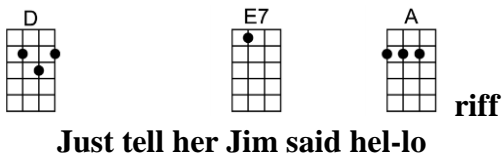

SING C#

JUST TELL HER JIM SAID HELLO_(BAR)-Leiber and Stoller

4/4 1...2...1234

p.2. Just Tell Her Jim Said Hello

Just tell her Jim said hel-lo

Just tell her Jim and she'll know

Don't tell her I'm feeling blue. That's just between me and you

Don't say I'm thinking of her, don't tell her I still love her

Just tell her Jim said hel-lo

Interlude: First line of verse

Don't say I'm thinking of her, don't tell her I still love her

Just tell her Jim said hel-lo Just tell her Jim said hel-lo (repeat and fade)

D E7 A riff
Just tell her Jim said hel-lo

Bm G F#7
Just tell her Jim said hel-lo

Bm G C# E7
Just tell her Jim and she'll know

A E7 riff A riff
Don't tell her I'm feeling blue. That's just between me and you

D E7 A riff D E7 A riff
Just tell her Jim said hel-lo Just tell her Jim said hel-lo (repeat and fade)