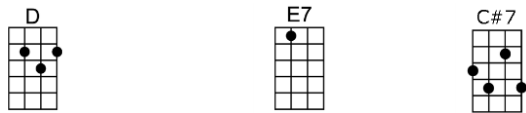

SING C#

JUST TELL HER JIM SAID HELLO_(BAR)-Leiber and Stoller

4/4 1...2...1234

p.2. Just Tell Her Jim Said Hello

Just tell her Jim said hel-lo

Just tell her Jim and she'll know

Don't tell her I'm feeling blue. That's just between me and you

Don't say I'm thinking of her, don't tell her I still love her

Just tell her Jim said hel-lo

Interlude: First line of verse

Don't say I'm thinking of her, don't tell her I still love her

Just tell her Jim said hel-lo Just tell her Jim said hel-lo (repeat and fade)

D E7 A riff
Just tell her Jim said hel-lo

Bm G F#7
Just tell her Jim said hel-lo

Bm G C# E7
Just tell her Jim and she'll know

A E7 riff A riff
Don't tell her I'm feeling blue. That's just between me and you