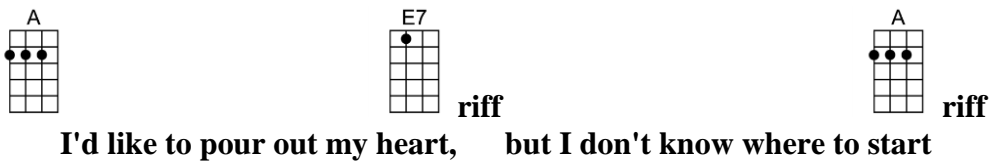

SING C#

JUST TELL HER JIM SAID HELLO_(BAR)-Leiber and Stoller

4/4 1...2...1234

p.2. Just Tell Her Jim Said Hello

Just tell her Jim said hel-lo

Just tell her Jim and she'll know

Don't tell her I'm feeling blue. That's just between me and you

Don't say I'm thinking of her, don't tell her I still love her

Just tell her Jim said hel-lo

Interlude: First line of verse

Don't say I'm thinking of her, don't tell her I still love her

Just tell her Jim said hel-lo Just tell her Jim said hel-lo (repeat and fade)