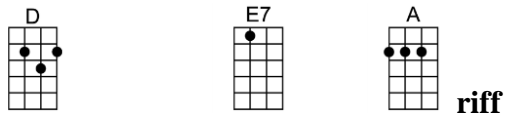

SING C#

JUST TELL HER JIM SAID HELLO_(BAR)-Leiber and Stoller

4/4 1...2...1234

p.2. Just Tell Her Jim Said Hello

Just tell her Jim said hel-lo

Just tell her Jim and she'll know

Don't tell her I'm feeling blue. That's just between me and you

Don't say I'm thinking of her, don't tell her I still love her

Just tell her Jim said hel-lo

Interlude: First line of verse

Don't say I'm thinking of her, don't tell her I still love her

Just tell her Jim said hel-lo Just tell her Jim said hel-lo (repeat and fade)

D E7 A riff
Just tell her Jim said hel-lo

Bm G F#7
Just tell her Jim said hel-lo

Bm G C# E7
Just tell her Jim and she'll know

A E7 riff A riff
Don't tell her I'm feeling blue. That's just between me and you

D E7 A riff D E7 A riff
Just tell her Jim said hel-lo Just tell her Jim said hel-lo (repeat and fade)