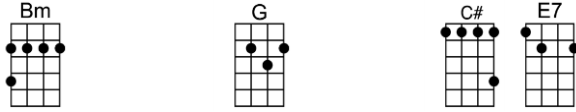

I'd run up and embrace her, but I'm a-shamed to face her

   riff

Just tell her Jim said hel-lo

  riff  riff

I'd like to pour out my heart, but I don't know where to start

I'd like to tell her what I'm really feeling but

   riff

Just tell her Jim said hel-lo

**p.2. Just Tell Her Jim Said Hello**

**Just tell her Jim said hel-lo**

**Just tell her Jim and she'll know**

**Don't tell her I'm feeling blue. That's just between me and you**

D E7 A riff  
Just tell her Jim said hel-lo

Bm G F#7  
Just tell her Jim said hel-lo

Bm G C# E7  
Just tell her Jim and she'll know

A E7 riff A riff  
Don't tell her I'm feeling blue. That's just between me and you