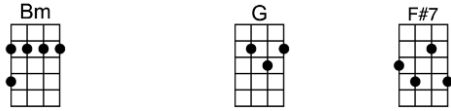

# JUST TELL HER JIM SAID HELLO-Leiber and Stoller

4/4 1...2...1234

(  riff=      ) (  riff=      )

2100 2130 2140 2130 2100 1203 1223 1243 1223 1203

Intro: |   |    | (X2)

  riff  riff

She's sitting right over there. I'd know that face any-where

I'd run up and embrace her, but I'm a-shamed to face her

   riff

Just tell her Jim said hel-lo

  riff  riff

I'd like to pour out my heart, but I don't know where to start

I'd like to tell her what I'm really feeling but

   riff

Just tell her Jim said hel-lo

**p.2. Just Tell Her Jim Said Hello**

**Just tell her Jim said hel-lo**

**Just tell her Jim and she'll know**

**Don't tell her I'm feeling blue. That's just between me and you**