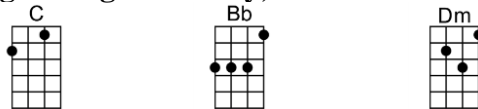

JUST A SONG BEFORE I GO (BAR)-Graham Nash

4/4 1...2...1234

Intro: First 2 lines

Just a song be-fore I go, to whom it may con-cern

Traveling twice the speed of sound, it's easy to get burned

When the shows were over, we had to get back home

She finally looked at me in love, and she was gone

Interlude: First 2 lines

Just a song be-fore I go, a lesson to be learned

Traveling twice the speed of sound, it's easy to get burned

JUST A SONG BEFORE I GO-Graham Nash

4/4 1...2...1234

Intro: First 2 lines

Am Em F Dm
Just a song be-fore I go, to whom it may con-cern

Am Em F Dm
Traveling twice the speed of sound, it's easy to get burned

C Bb Dm Em
When the shows were over, we had to get back home

C Bb Dm
She finally looked at me in love, and she was gone

Interlude: First 2 lines

Am Em F Dm
Just a song be-fore I go, a lesson to be learned

Am Em F Am
Traveling twice the speed of sound, it's easy to get burned