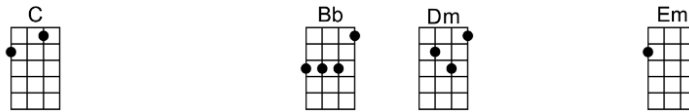

JUST A SONG BEFORE I GO (BAR)-Graham Nash

4/4 1...2...1234

Intro: First 2 lines

Just a song be-fore I go, to whom it may con-cern

Traveling twice the speed of sound, it's easy to get burned

When the shows were over, we had to get back home

She finally looked at me in love, and she was gone

Interlude: First 2 lines

Just a song be-fore I go, a lesson to be learned

Traveling twice the speed of sound, it's easy to get burned

JUST A SONG BEFORE I GO-Graham Nash

4/4 1...2...1234

Intro: First 2 lines

Am Em F Dm
Just a song be-fore I go, to whom it may con-cern

Am Em F Dm
Traveling twice the speed of sound, it's easy to get burned

C Bb Dm Em
When the shows were over, we had to get back home

C Bb Dm
She finally looked at me in love, and she was gone

Interlude: First 2 lines

Am Em F Dm
Just a song be-fore I go, a lesson to be learned

Am Em F Am
Traveling twice the speed of sound, it's easy to get burned