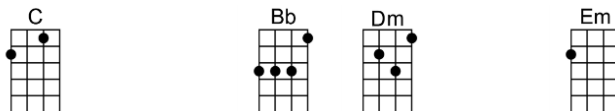

Going through se-curity, I held her for so long