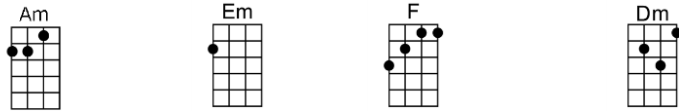

JUST A SONG BEFORE I GO (BAR)-Graham Nash

4/4 1...2...1234

Intro: First 2 lines

Just a song be-fore I go, to whom it may con-cern

Traveling twice the speed of sound, it's easy to get burned

When the shows were over, we had to get back home

She finally looked at me in love, and she was gone

Interlude: First 2 lines

Just a song be-fore I go, a lesson to be learned

Traveling twice the speed of sound, it's easy to get burned

JUST A SONG BEFORE I GO-Graham Nash

4/4 1...2...1234

Intro: First 2 lines

Am Em F Dm
Just a song be-fore I go, to whom it may con-cern

Am Em F Dm
Traveling twice the speed of sound, it's easy to get burned

C Bb Dm Em
When the shows were over, we had to get back home

C Bb Dm
She finally looked at me in love, and she was gone

Interlude: First 2 lines

Am Em F Dm
Just a song be-fore I go, a lesson to be learned

Am Em F Am
Traveling twice the speed of sound, it's easy to get burned