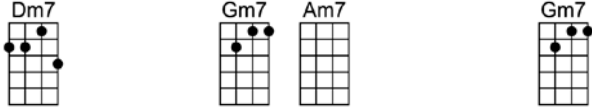

JUST A LITTLE LOVIN' -Barry Mann/Cynthia Weil

3/4 123 123

Intro: |  |  |  |  | (X2)

Just a little lovin', early in the mornin',

Beats a cup of coffee for startin' off the day

Just a little lovin', when the world is yawnin',

BbMA7 Am7 Gm7 C7 F
1. Like a little bit of lovin' from some lovin' someone like you (repeat song)

BbMA7 Am7 Gm7 C7 F Gm7 C7 FMA7
2. Like a little bit of lovin' from some lovin' someone like you