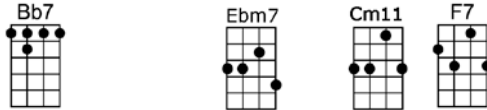

If each and every-body in it had...