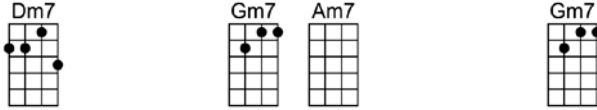

Just a little lovin', early in the mornin',