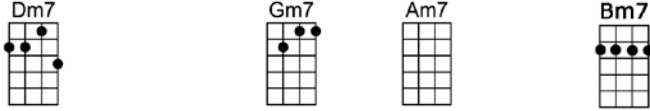

JUST A LITTLE LOVIN' -Barry Mann/Cynthia Weil

3/4 123 123

Intro: |  |  |  |  | (X2)

Just a little lovin', early in the mornin',

Beats a cup of coffee for startin' off the day

Just a little lovin', when the world is yawnin',

BbMA7 Am7 Gm7 C7 F
1. Like a little bit of lovin' from some lovin' someone like you (repeat song)

BbMA7 Am7 Gm7 C7 F Gm7 C7 FMA7
2. Like a little bit of lovin' from some lovin' someone like you