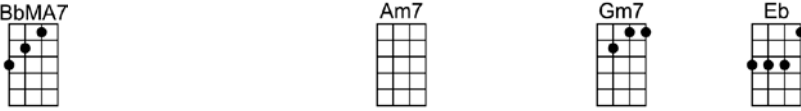

JUST A LITTLE LOVIN' -Barry Mann/Cynthia Weil

3/4 123 123

Intro: |  |  |  |  | (X2)

Just a little lovin', early in the mornin',

Beats a cup of coffee for startin' off the day

Just a little lovin', when the world is yawnin',

BbMA7 Am7 Gm7 C7 F
1. Like a little bit of lovin' from some lovin' someone like you (repeat song)

BbMA7 Am7 Gm7 C7 F Gm7 C7 FMA7
2. Like a little bit of lovin' from some lovin' someone like you