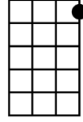

SING F

JUST A LITTLE (BAR)-Ron Elliott/Bob Durand

4/4 1234 12 (without intro)

Intro: |  |  |  |  |  |  |  |  |  |

   
I can't stay, yes, I know, you know I hate to go.
    
But good-bye, love was sweet. Our worlds can never meet

   
So I'll cry just a little 'cause I love you so
    
And I'll die just a little 'cause I have to go a-way

   
Can't you see how I feel, when I say love's un-real
    
So, good-bye, it's been sweet, even though incom-plete

   
So I'll cry just a little 'cause I love you so
    
And I'll die just a little 'cause I have to go a-way

p.2. Just a Little

Interlude:

A sequence of nine guitar chord diagrams: Dm, Bb, G, C, Dm, Bb, G, A7, and Dm.

Intro: | Dm | / | Dm Bb | G C A7 | Dm | / |

Dm Bb G C
I can't stay, yes, I know, you know I hate to go.
A7 Dm Bb G C
But good-bye, love was sweet. Our worlds can never meet

F C Bb C
So I'll cry just a little 'cause I love you so
F C Bb A7 Dm
And I'll die just a little 'cause I have to go a-way