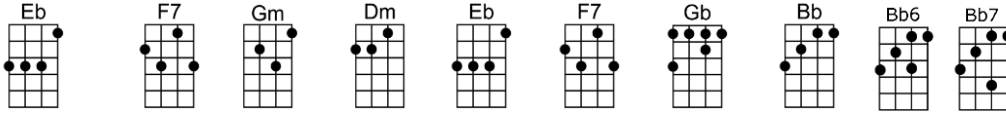

Sing it loud so I can hear you make it easy to be near you