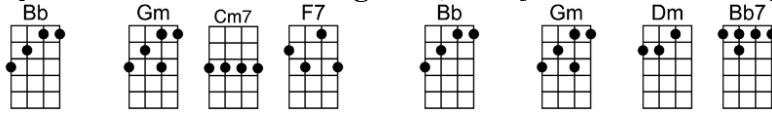

SING Bb

I WILL-Lennon and McCartney

4/4 1...2...123 (without intro)

INTRO: (2 beats each)

Who knows how long I've loved you, you know I love you still

Will I wait a lonely lifetime? If you want me to, I will.

For if I ever saw you I didn't catch your name

But it never really mattered I will always feel the same

Love you for-ever and forever, love you with all my heart

Love you when-ever we're together, love you when we're a-part.

Eb F7 Bb Bb7 Eb F7 Bb6
Will I wait a lonely lifetime? If you want me to, I will.

Bb Gm Cm7 F7 Bb Gm Dm Bb7
For if I ever saw you I didn't catch your name

Eb F7 Bb Bb7 Eb F7 Bb Bb6 Bb7
But it never really mattered I will always feel the same

Eb F Gm Eb F7 Bb Bb6 Bb7
Love you for-ever and forever, love you with all my heart

Eb F Gm C7 Cm7 F7
Love you when-ever we're together, love you when we're a-part.

Bb Gm Cm7 F7 Bb Gm Dm Bb7
And when at last I find you your song will fill the air