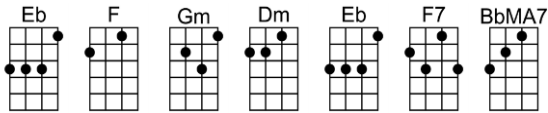

SING Bb

I WILL-Lennon and McCartney

4/4 1...2...123 (without intro)

INTRO: (2 beats each)

Who knows how long I've loved you, you know I love you still

Will I wait a lonely lifetime? If you want me to, I will.

And when at last I find you your song will fill the air

Sing it loud so I can hear you make it easy to be near you

For the things you do en-dear you to me, ah, you know I will.....I will

INSTRUMENTAL CODA:

2 2 2 2 2 2

I WILL-Lennon and McCartney

4/4 1...2...123 (without intro)

INTRO: (2 beats each) Eb F Gm Dm Cm7 F7 Bb F7

Bb Gm Cm7 F7 Bb Gm Dm Bb7
Who knows how long I've loved you, you know I love you still

Eb F Gm Eb F7 Bb Bb6 Bb7
Love you for-ever and forever, love you with all my heart

Eb F Gm C7 Cm7 F7
Love you when-ever we're together, love you when we're a-part.

Bb Gm Cm7 F7 Bb Gm Dm Bb7
And when at last I find you your song will fill the air