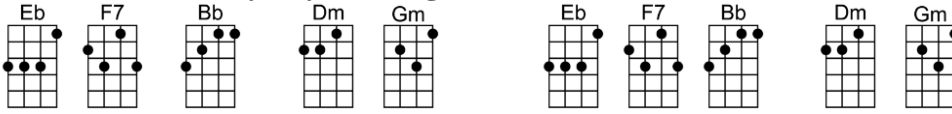

And when at last I find you your song will fill the air