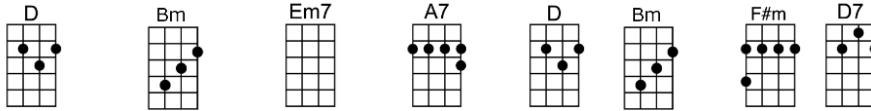

SING D

I WILL (BAR)-Lennon and McCartney

4/4 1...2...123 (without intro)

INTRO:

Who knows how long I've loved you, you know I love you still

Will I wait a lonely lifetime? If you want me to, I will.

For if I ever saw you I didn't catch your name

But it never really mattered I will always feel the same

Love you for-ever and forever, love you with all my heart

Love you when-ever we're together, love you when we're a-part.

And when at last I find you, your song will fill the air

INTRO: G A Bm F#m Em7 A7 D A7

D Bm Em7 A7 D Bm F#m D7
Who knows how long I've loved you, you know I love you still

G A7 D D7 G A7 D6
Will I wait a lonely lifetime? If you want me to, I will.

D Bm Em7 A7 D Bm F#m D7
For if I ever saw you I didn't catch your name

D Bm Em7 A7 D Bm F#m D7
And when at last I find you, your song will fill the air

G A7 D F#m Bm G A7 D F#m Bm
Sing it loud so I can hear you make it easy to be near you

G A7 Bm F#m Em7 A7 Bb D D7
For the things you do en-dear you to me, ah, you know I will.....I will