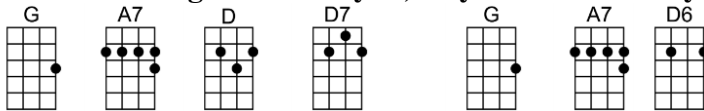

SING D

I WILL (BAR)-Lennon and McCartney

4/4 1...2...123 (without intro)

INTRO:

Who knows how long I've loved you, you know I love you still

Will I wait a lonely lifetime? If you want me to, I will.

For if I ever saw you I didn't catch your name

But it never really mattered I will always feel the same

Love you for-ever and forever, love you with all my heart

Love you when-ever we're together, love you when we're a-part.

And when at last I find you, your song will fill the air

INTRO: G A Bm F#m Em7 A7 D A7

D Bm Em7 A7 D Bm F#m D7
Who knows how long I've loved you, you know I love you still

G A7 D D7 G A7 D6
Will I wait a lonely lifetime? If you want me to, I will.

D Bm Em7 A7 D Bm F#m D7
For if I ever saw you I didn't catch your name

D Bm Em7 A7 D Bm F#m D7
And when at last I find you, your song will fill the air

G A7 D F#m Bm G A7 D F#m Bm
Sing it loud so I can hear you make it easy to be near you

G A7 Bm F#m Em7 A7 Bb D D7
For the things you do en-dear you to me, ah, you know I will.....I will