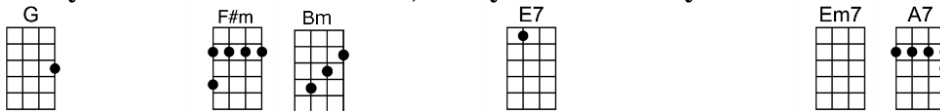

Love you for-ever and forever, love you with all my heart

Love you when-ever we're together, love you when we're a-part.