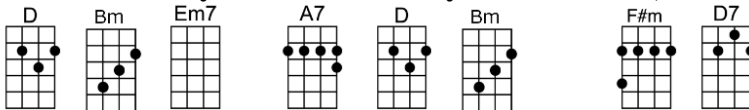

SING D

I WILL (BAR)-Lennon and McCartney

4/4 1...2...123 (without intro)

INTRO:

Who knows how long I've loved you, you know I love you still

Will I wait a lonely lifetime? If you want me to, I will.

For if I ever saw you I didn't catch your name

But it never really mattered I will always feel the same

Love you for-ever and forever, love you with all my heart

Love you when-ever we're together, love you when we're a-part.

And when at last I find you, your song will fill the air

INTRO: G A Bm F#m Em7 A7 D A7

D Bm Em7 A7 D Bm F#m D7
Who knows how long I've loved you, you know I love you still

G A7 D D7 G A7 D6
Will I wait a lonely lifetime? If you want me to, I will.

D Bm Em7 A7 D Bm F#m D7
For if I ever saw you I didn't catch your name

D Bm Em7 A7 D Bm F#m D7
And when at last I find you, your song will fill the air

G A7 D F#m Bm G A7 D F#m Bm
Sing it loud so I can hear you make it easy to be near you

G A7 Bm F#m Em7 A7 Bb D D7
For the things you do en-dear you to me, ah, you know I will.....I will