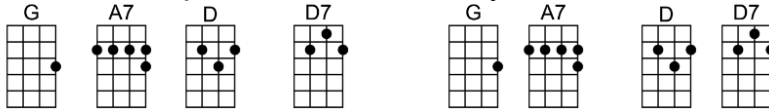

SING D

I WILL (BAR)-Lennon and McCartney

4/4 1...2...123 (without intro)

INTRO:

Who knows how long I've loved you, you know I love you still

Will I wait a lonely lifetime? If you want me to, I will.

For if I ever saw you I didn't catch your name

But it never really mattered I will always feel the same

Love you for-ever and forever, love you with all my heart

Love you when-ever we're together, love you when we're a-part.

And when at last I find you, your song will fill the air

INTRO: G A Bm F#m Em7 A7 D A7

D Bm Em7 A7 D Bm F#m D7
Who knows how long I've loved you, you know I love you still

G A7 D D7 G A7 D6
Will I wait a lonely lifetime? If you want me to, I will.

D Bm Em7 A7 D Bm F#m D7
For if I ever saw you I didn't catch your name

D Bm Em7 A7 D Bm F#m D7
And when at last I find you, your song will fill the air

G A7 D F#m Bm G A7 D F#m Bm
Sing it loud so I can hear you make it easy to be near you

G A7 Bm F#m Em7 A7 Bb D D7
For the things you do en-dear you to me, ah, you know I will.....I will