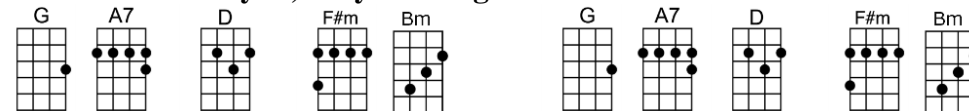

SING D

I WILL (BAR)-Lennon and McCartney

4/4 1...2...123 (without intro)

INTRO:

Who knows how long I've loved you, you know I love you still

Will I wait a lonely lifetime? If you want me to, I will.

For if I ever saw you I didn't catch your name

But it never really mattered I will always feel the same

Love you for-ever and forever, love you with all my heart

Love you when-ever we're together, love you when we're a-part.

And when at last I find you, your song will fill the air

Sing it loud so I can hear you make it easy to be near you

For the things you do en-dear you to me, ah, you know I will.....I will

INSTRUMENTAL CODA:

I WILL-Lennon and McCartney

4/4 1...2...123 (without intro)

INTRO: G A Bm F#m Em7 A7 D A7

D Bm Em7 A7 D Bm F#m D7
Who knows how long I've loved you, you know I love you still

G A7 D D7 G A7 D6
Will I wait a lonely lifetime? If you want me to, I will.

D Bm Em7 A7 D Bm F#m D7
For if I ever saw you I didn't catch your name