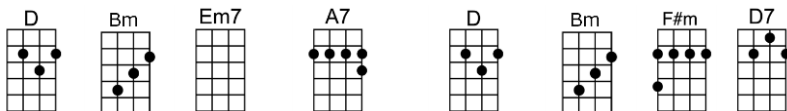

SING D

I WILL (BAR)-Lennon and McCartney

4/4 1...2...123 (without intro)

INTRO:

Who knows how long I've loved you, you know I love you still

Will I wait a lonely lifetime? If you want me to, I will.

For if I ever saw you I didn't catch your name

But it never really mattered I will always feel the same

Love you for-ever and forever, love you with all my heart

Love you when-ever we're together, love you when we're a-part.

And when at last I find you, your song will fill the air

Sing it loud so I can hear you make it easy to be near you

For the things you do en-dear you to me, ah, you know I will.....I will

INSTRUMENTAL CODA: