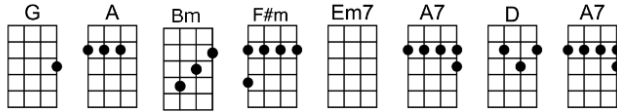

SING D

I WILL (BAR)-Lennon and McCartney

4/4 1...2...123 (without intro)

INTRO:

Who knows how long I've loved you, you know I love you still

Will I wait a lonely lifetime? If you want me to, I will.

For if I ever saw you I didn't catch your name

But it never really mattered I will always feel the same

Love you for-ever and forever, love you with all my heart

Love you when-ever we're together, love you when we're a-part.

And when at last I find you, your song will fill the air

INTRO: G A Bm F#m Em7 A7 D A7

D Bm Em7 A7 D Bm F#m D7
Who knows how long I've loved you, you know I love you still

G A7 D D7 G A7 D6
Will I wait a lonely lifetime? If you want me to, I will.

D Bm Em7 A7 D Bm F#m D7
For if I ever saw you I didn't catch your name

D Bm Em7 A7 D Bm F#m D7
And when at last I find you, your song will fill the air

G A7 D F#m Bm G A7 D F#m Bm
Sing it loud so I can hear you make it easy to be near you

G A7 Bm F#m Em7 A7 Bb D D7
For the things you do en-dear you to me, ah, you know I will.....I will