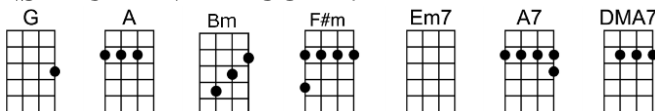

SING D

I WILL (BAR)-Lennon and McCartney

4/4 1...2...123 (without intro)

INTRO:

Who knows how long I've loved you, you know I love you still

Will I wait a lonely lifetime? If you want me to, I will.

For if I ever saw you I didn't catch your name

But it never really mattered I will always feel the same

Love you for-ever and forever, love you with all my heart

Love you when-ever we're together, love you when we're a-part.

And when at last I find you, your song will fill the air

Sing it loud so I can hear you make it easy to be near you

For the things you do en-dear you to me, ah, you know I will.....I will

INSTRUMENTAL CODA:

I WILL-Lennon and McCartney

4/4 1...2...123 (without intro)

INTRO: G A Bm F#m Em7 A7 D A7

D Bm Em7 A7 D Bm F#m D7
Who knows how long I've loved you, you know I love you still

G A7 D D7 G A7 D6
Will I wait a lonely lifetime? If you want me to, I will.

D Bm Em7 A7 D Bm F#m D7
For if I ever saw you I didn't catch your name