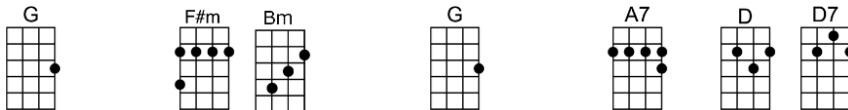

SING D

I WILL (BAR)-Lennon and McCartney

4/4 1...2...123 (without intro)

INTRO:

Who knows how long I've loved you, you know I love you still

Will I wait a lonely lifetime? If you want me to, I will.

For if I ever saw you I didn't catch your name

But it never really mattered I will always feel the same

Love you for-ever and forever, love you with all my heart

Love you when-ever we're together, love you when we're a-part.

And when at last I find you, your song will fill the air

INTRO: G A Bm F#m Em7 A7 D A7

D Bm Em7 A7 D Bm F#m D7
Who knows how long I've loved you, you know I love you still

G A7 D D7 G A7 D6
Will I wait a lonely lifetime? If you want me to, I will.

D Bm Em7 A7 D Bm F#m D7
For if I ever saw you I didn't catch your name

D Bm Em7 A7 D Bm F#m D7
And when at last I find you, your song will fill the air

G A7 D F#m Bm G A7 D F#m Bm
Sing it loud so I can hear you make it easy to be near you

G A7 Bm F#m Em7 A7 Bb D D7
For the things you do en-dear you to me, ah, you know I will.....I will