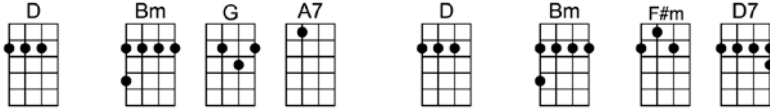

## INTRO:

4/4 1...2...1234

4/4 1...2...123 (if you play the song without an intro)

Who knows how long I've loved you, you know I love you still

Will I wait a lonely lifetime? If you want me to, I will.

For if I ever saw you I didn't catch your name

But it never really mattered I will always feel the same

Love you for-ever and forever, love you with all my heart

Love you when-ever we're together, love you when we're a-part.

And when at last I find you your song will fill the air

# I WILL

INTRO: G A7 Bm F#m Em7 A7 D A7

D Bm G A7 D Bm F#m D7  
Who knows how long I've loved you, you know I love you still

G A7 D D7 G A7 D6  
Will I wait a lonely lifetime? If you want me to, I will.

D Bm G A7 D Bm F#m D7  
For if I ever saw you I didn't catch your name

G A7 D D7 G A7 D6 D7  
But it never really mattered I will always feel the same

G F#m Bm G A7 D D7  
Love you for-ever and forever, love you with all my heart

G F#m Bm E7 Em7 A7  
Love you when-ever we're together, love you when we're a-part.