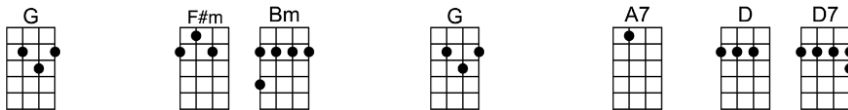

SING D

I WILL-Lennon and McCartney

4/4 1...2...123 (without intro)

INTRO:

Who knows how long I've loved you, you know I love you still

Will I wait a lonely lifetime? If you want me to, I will.

For if I ever saw you I didn't catch your name

But it never really mattered I will always feel the same

Love you for-ever and forever, love you with all my heart

Love you when-ever we're together, love you when we're a-part.

And when at last I find you, your song will fill the air

INTRO: G A Bm F#m Em7 A7 D A7

D Bm Em7 A7 D Bm F#m D7
Who knows how long I've loved you, you know I love you still

G A7 D D7 G A7 D6
Will I wait a lonely lifetime? If you want me to, I will.

D Bm Em7 A7 D Bm F#m D7
For if I ever saw you I didn't catch your name

D Bm Em7 A7 D Bm F#m D7
And when at last I find you, your song will fill the air

G A7 D F#m Bm G A7 D F#m Bm
Sing it loud so I can hear you make it easy to be near you

G A7 Bm F#m Em7 A7 Bb D D7
For the things you do en-dear you to me, ah, you know I will.....I will