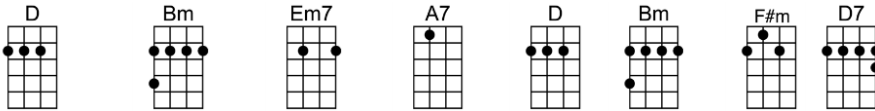

SING D

I WILL-Lennon and McCartney

4/4 1...2...123 (without intro)

INTRO:

Who knows how long I've loved you, you know I love you still

Will I wait a lonely lifetime? If you want me to, I will.

For if I ever saw you I didn't catch your name

But it never really mattered I will always feel the same

Love you for-ever and forever, love you with all my heart

Love you when-ever we're together, love you when we're a-part.

And when at last I find you, your song will fill the air

INTRO: G A Bm F#m Em7 A7 D A7

D Bm Em7 A7 D Bm F#m D7
Who knows how long I've loved you, you know I love you still

G A7 D D7 G A7 D6
Will I wait a lonely lifetime? If you want me to, I will.

D Bm Em7 A7 D Bm F#m D7
For if I ever saw you I didn't catch your name

D Bm Em7 A7 D Bm F#m D7
And when at last I find you, your song will fill the air

G A7 D F#m Bm G A7 D F#m Bm
Sing it loud so I can hear you make it easy to be near you

G A7 Bm F#m Em7 A7 Bb D D7
For the things you do en-dear you to me, ah, you know I will.....I will