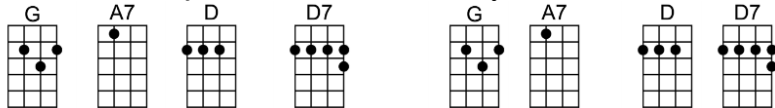

SING D

I WILL-Lennon and McCartney

4/4 1...2...123 (without intro)

INTRO:

Who knows how long I've loved you, you know I love you still

Will I wait a lonely lifetime? If you want me to, I will.

For if I ever saw you I didn't catch your name

But it never really mattered I will always feel the same

Love you for-ever and forever, love you with all my heart

Love you when-ever we're together, love you when we're a-part.

And when at last I find you, your song will fill the air

INTRO: G A Bm F#m Em7 A7 D A7

D Bm Em7 A7 D Bm F#m D7
Who knows how long I've loved you, you know I love you still

G A7 D D7 G A7 D6
Will I wait a lonely lifetime? If you want me to, I will.

D Bm Em7 A7 D Bm F#m D7
For if I ever saw you I didn't catch your name

D Bm Em7 A7 D Bm F#m D7
And when at last I find you, your song will fill the air

G A7 D F#m Bm G A7 D F#m Bm
Sing it loud so I can hear you make it easy to be near you

G A7 Bm F#m Em7 A7 Bb D D7
For the things you do en-dear you to me, ah, you know I will.....I will