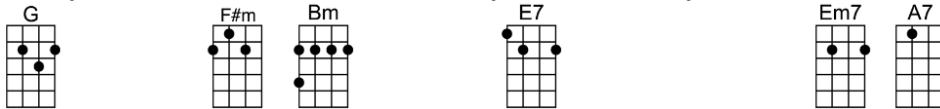

Love you for-ever and forever, love you with all my heart