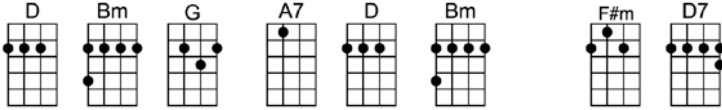

## INTRO:

4/4 1...2...1234

4/4 1...2...123 (if you play the song without an intro)

Who knows how long I've loved you, you know I love you still

Will I wait a lonely lifetime? If you want me to, I will.

For if I ever saw you I didn't catch your name

But it never really mattered I will always feel the same

Love you for-ever and forever, love you with all my heart

Love you when-ever we're together, love you when we're a-part.

And when at last I find you your song will fill the air

# I WILL

INTRO: G A7 Bm F#m Em7 A7 D A7

D Bm G A7 D Bm F#m D7  
Who knows how long I've loved you, you know I love you still

G A7 D D7 G A7 D6  
Will I wait a lonely lifetime? If you want me to, I will.

D Bm G A7 D Bm F#m D7  
For if I ever saw you I didn't catch your name

D Bm G A7 D Bm F#m D7  
And when at last I find you your song will fill the air

G A7 D F#m Bm G A7 D F#m Bm  
Sing it loud so I can hear you make it easy to be near you

G A7 Bm F#m Em7 A7 C6 D D7  
For the things you do en-dear you to me, ah, you know I will.....I will