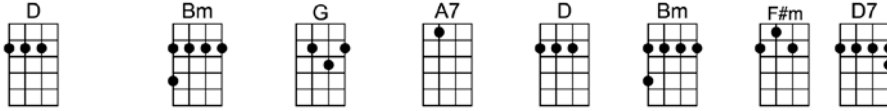

## INTRO:

4/4 1...2...1234

4/4 1...2...123 (if you play the song without an intro)

Who knows how long I've loved you, you know I love you still

Will I wait a lonely lifetime? If you want me to, I will.

For if I ever saw you I didn't catch your name

# I WILL

INTRO: G A7 Bm F#m Em7 A7 D A7

D Bm G A7 D Bm F#m D7  
Who knows how long I've loved you, you know I love you still

G A7 D D7 G A7 D6  
Will I wait a lonely lifetime? If you want me to, I will.

D Bm G A7 D Bm F#m D7  
For if I ever saw you I didn't catch your name

G A7 D D7 G A7 D6 D7  
But it never really mattered I will always feel the same

G F#m Bm G A7 D D7  
Love you for-ever and forever, love you with all my heart

G F#m Bm E7 Em7 A7  
Love you when-ever we're together, love you when we're a-part.

D Bm G A7 D Bm F#m D7  
And when at last I find you your song will fill the air

G A7 D F#m Bm G A7 D F#m Bm  
Sing it loud so I can hear you make it easy to be near you

G A7 Bm F#m Em7 A7 C6 D D7  
For the things you do en-dear you to me, ah, you know I will.....I will