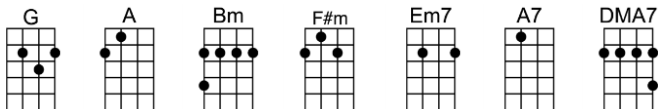

SING D

I WILL-Lennon and McCartney

4/4 1...2...123 (without intro)

INTRO:

Who knows how long I've loved you, you know I love you still

Will I wait a lonely lifetime? If you want me to, I will.

For if I ever saw you I didn't catch your name

But it never really mattered I will always feel the same

Love you for-ever and forever, love you with all my heart

Love you when-ever we're together, love you when we're a-part.

And when at last I find you, your song will fill the air

Sing it loud so I can hear you make it easy to be near you

For the things you do en-dear you to me, ah, you know I will.....I will

INSTRUMENTAL CODA:

I WILL-Lennon and McCartney
4/4 1...2...123 (without intro)

INTRO: G A Bm F#m Em7 A7 D A7

D Bm Em7 A7 D Bm F#m D7
Who knows how long I've loved you, you know I love you still

G A7 D D7 G A7 D6
Will I wait a lonely lifetime? If you want me to, I will.

D Bm Em7 A7 D Bm F#m D7
For if I ever saw you I didn't catch your name