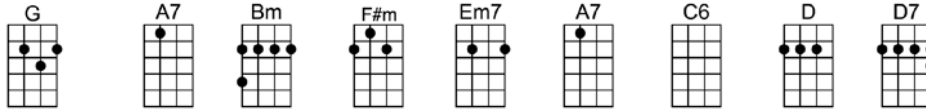

Sing it loud so I can hear you make it easy to be near you