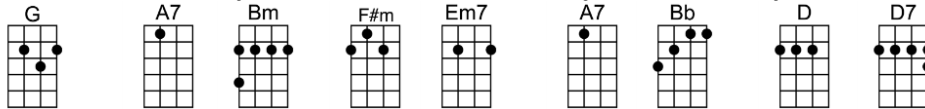

SING D

I WILL-Lennon and McCartney

4/4 1...2...123 (without intro)

INTRO:

Who knows how long I've loved you, you know I love you still

Will I wait a lonely lifetime? If you want me to, I will.

For if I ever saw you I didn't catch your name

But it never really mattered I will always feel the same

Love you for-ever and forever, love you with all my heart

Love you when-ever we're together, love you when we're a-part.

And when at last I find you, your song will fill the air

Sing it loud so I can hear you make it easy to be near you

For the things you do en-dear you to me, ah, you know I will.....I will

INSTRUMENTAL CODA:

I WILL-Lennon and McCartney
4/4 1...2...123 (without intro)

INTRO: G A Bm F#m Em7 A7 D A7

D Bm Em7 A7 D Bm F#m D7
Who knows how long I've loved you, you know I love you still

G A7 D D7 G A7 D6
Will I wait a lonely lifetime? If you want me to, I will.

D Bm Em7 A7 D Bm F#m D7
For if I ever saw you I didn't catch your name