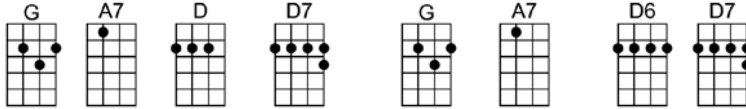

## INTRO:

4/4 1...2...1234

4/4 1...2...123 (if you play the song without an intro)

Who knows how long I've loved you, you know I love you still

Will I wait a lonely lifetime? If you want me to, I will.

For if I ever saw you I didn't catch your name

But it never really mattered I will always feel the same

Love you for-ever and forever, love you with all my heart

Love you when-ever we're together, love you when we're a-part.

And when at last I find you your song will fill the air

# I WILL

INTRO: G A7 Bm F#m Em7 A7 D A7

D Bm G A7 D Bm F#m D7  
Who knows how long I've loved you, you know I love you still

G A7 D D7 G A7 D6  
Will I wait a lonely lifetime? If you want me to, I will.

D Bm G A7 D Bm F#m D7  
For if I ever saw you I didn't catch your name

D Bm G A7 D Bm F#m D7  
And when at last I find you your song will fill the air

G A7 D F#m Bm G A7 D F#m Bm  
Sing it loud so I can hear you make it easy to be near you

G A7 Bm F#m Em7 A7 C6 D D7  
For the things you do en-dear you to me, ah, you know I will.....I will