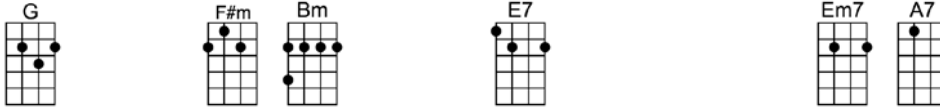

## INTRO:

4/4 1...2...1234

4/4 1...2...123 (if you play the song without an intro)

Who knows how long I've loved you, you know I love you still

Will I wait a lonely lifetime? If you want me to, I will.

For if I ever saw you I didn't catch your name

But it never really mattered I will always feel the same

Love you for-ever and forever, love you with all my heart

Love you when-ever we're together, love you when we're a-part.

And when at last I find you your song will fill the air

# I WILL

INTRO: G A7 Bm F#m Em7 A7 D A7

D Bm G A7 D Bm F#m D7  
Who knows how long I've loved you, you know I love you still

G A7 D D7 G A7 D6  
Will I wait a lonely lifetime? If you want me to, I will.

D Bm G A7 D Bm F#m D7  
For if I ever saw you I didn't catch your name

D Bm G A7 D Bm F#m D7  
And when at last I find you your song will fill the air

G A7 D F#m Bm G A7 D F#m Bm  
Sing it loud so I can hear you make it easy to be near you

G A7 Bm F#m Em7 A7 C6 D D7  
For the things you do en-dear you to me, ah, you know I will.....I will