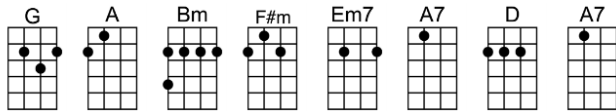

SING D

I WILL-Lennon and McCartney

4/4 1...2...123 (without intro)

INTRO:

Who knows how long I've loved you, you know I love you still

Will I wait a lonely lifetime? If you want me to, I will.

For if I ever saw you I didn't catch your name

But it never really mattered I will always feel the same

Love you for-ever and forever, love you with all my heart

Love you when-ever we're together, love you when we're a-part.

And when at last I find you, your song will fill the air

INTRO: G A Bm F#m Em7 A7 D A7

D Bm Em7 A7 D Bm F#m D7
Who knows how long I've loved you, you know I love you still

G A7 D D7 G A7 D6
Will I wait a lonely lifetime? If you want me to, I will.

D Bm Em7 A7 D Bm F#m D7
For if I ever saw you I didn't catch your name

D Bm Em7 A7 D Bm F#m D7
And when at last I find you, your song will fill the air

G A7 D F#m Bm G A7 D F#m Bm
Sing it loud so I can hear you make it easy to be near you

G A7 Bm F#m Em7 A7 Bb D D7
For the things you do en-dear you to me, ah, you know I will.....I will