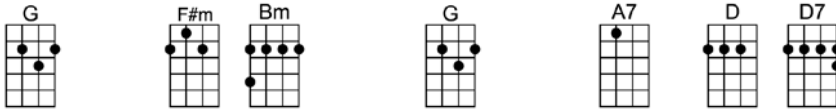

## INTRO:

4/4 1...2...1234

4/4 1...2...123 (if you play the song without an intro)

Who knows how long I've loved you, you know I love you still

Will I wait a lonely lifetime? If you want me to, I will.

For if I ever saw you I didn't catch your name

But it never really mattered I will always feel the same

Love you for-ever and forever, love you with all my heart

Love you when-ever we're together, love you when we're a-part.

And when at last I find you your song will fill the air

# I WILL

INTRO: G A7 Bm F#m Em7 A7 D A7

D Bm G A7 D Bm F#m D7  
Who knows how long I've loved you, you know I love you still

G A7 D D7 G A7 D6  
Will I wait a lonely lifetime? If you want me to, I will.

D Bm G A7 D Bm F#m D7  
For if I ever saw you I didn't catch your name

D Bm G A7 D Bm F#m D7  
And when at last I find you your song will fill the air

G A7 D F#m Bm G A7 D F#m Bm  
Sing it loud so I can hear you make it easy to be near you

G A7 Bm F#m Em7 A7 C6 D D7  
For the things you do en-dear you to me, ah, you know I will.....I will