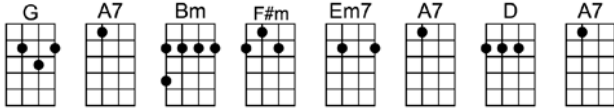

## INTRO:

4/4 1...2...1234

4/4 1...2...123 (if you play the song without an intro)

Who knows how long I've loved you, you know I love you still

Will I wait a lonely lifetime? If you want me to, I will.

For if I ever saw you I didn't catch your name

# I WILL

INTRO: G A7 Bm F#m Em7 A7 D A7

D Bm G A7 D Bm F#m D7  
Who knows how long I've loved you, you know I love you still

G A7 D D7 G A7 D6  
Will I wait a lonely lifetime? If you want me to, I will.

D Bm G A7 D Bm F#m D7  
For if I ever saw you I didn't catch your name

G A7 D D7 G A7 D6 D7  
But it never really mattered I will always feel the same

G F#m Bm G A7 D D7  
Love you for-ever and forever, love you with all my heart

G F#m Bm E7 Em7 A7  
Love you when-ever we're together, love you when we're a-part.

D Bm G A7 D Bm F#m D7  
And when at last I find you your song will fill the air

G A7 D F#m Bm G A7 D F#m Bm  
Sing it loud so I can hear you make it easy to be near you

G A7 Bm F#m Em7 A7 C6 D D7  
For the things you do en-dear you to me, ah, you know I will.....I will