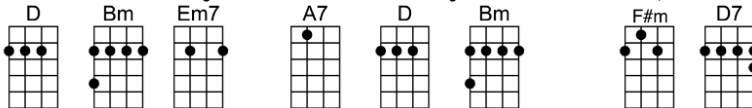

SING D

I WILL-Lennon and McCartney

4/4 1...2...123 (without intro)

INTRO:

Who knows how long I've loved you, you know I love you still

Will I wait a lonely lifetime? If you want me to, I will.

For if I ever saw you I didn't catch your name

But it never really mattered I will always feel the same

Love you for-ever and forever, love you with all my heart

Love you when-ever we're together, love you when we're a-part.

And when at last I find you, your song will fill the air

INTRO: G A Bm F#m Em7 A7 D A7

D Bm Em7 A7 D Bm F#m D7
Who knows how long I've loved you, you know I love you still

G A7 D D7 G A7 D6
Will I wait a lonely lifetime? If you want me to, I will.

D Bm Em7 A7 D Bm F#m D7
For if I ever saw you I didn't catch your name

D Bm Em7 A7 D Bm F#m D7
And when at last I find you, your song will fill the air

G A7 D F#m Bm G A7 D F#m Bm
Sing it loud so I can hear you make it easy to be near you

G A7 Bm F#m Em7 A7 Bb D D7
For the things you do en-dear you to me, ah, you know I will.....I will