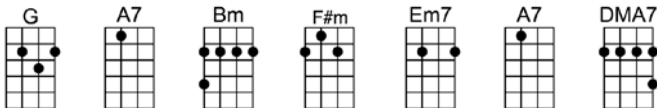

## INTRO:

4/4 1...2...1234

4/4 1...2...123 (if you play the song without an intro)

Who knows how long I've loved you, you know I love you still

Will I wait a lonely lifetime? If you want me to, I will.

For if I ever saw you I didn't catch your name

But it never really mattered I will always feel the same

Love you for-ever and forever, love you with all my heart

Love you when-ever we're together, love you when we're a-part.

And when at last I find you your song will fill the air

# I WILL

INTRO: G A7 Bm F#m Em7 A7 D A7

D Bm G A7 D Bm F#m D7  
Who knows how long I've loved you, you know I love you still

G A7 D D7 G A7 D6  
Will I wait a lonely lifetime? If you want me to, I will.

D Bm G A7 D Bm F#m D7  
For if I ever saw you I didn't catch your name