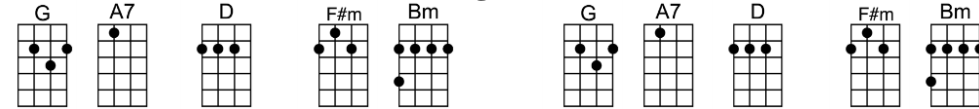

SING D

I WILL-Lennon and McCartney

4/4 1...2...123 (without intro)

INTRO:

Who knows how long I've loved you, you know I love you still

Will I wait a lonely lifetime? If you want me to, I will.

For if I ever saw you I didn't catch your name

But it never really mattered I will always feel the same

Love you for-ever and forever, love you with all my heart

Love you when-ever we're together, love you when we're a-part.

And when at last I find you, your song will fill the air

Sing it loud so I can hear you make it easy to be near you

For the things you do en-dear you to me, ah, you know I will.....I will

INSTRUMENTAL CODA:

I WILL-Lennon and McCartney
4/4 1...2...123 (without intro)

INTRO: G A Bm F#m Em7 A7 D A7

D Bm Em7 A7 D Bm F#m D7
Who knows how long I've loved you, you know I love you still

G A7 D D7 G A7 D6
Will I wait a lonely lifetime? If you want me to, I will.

D Bm Em7 A7 D Bm F#m D7
For if I ever saw you I didn't catch your name