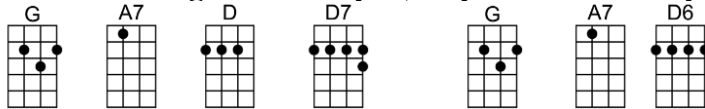

SING D

I WILL-Lennon and McCartney

4/4 1...2...123 (without intro)

INTRO:

Who knows how long I've loved you, you know I love you still

Will I wait a lonely lifetime? If you want me to, I will.

For if I ever saw you I didn't catch your name

Sing it loud so I can hear you make it easy to be near you

For the things you do en-dear you to me, ah, you know I will.....I will

INSTRUMENTAL CODA:

I WILL-Lennon and McCartney
4/4 1...2...123 (without intro)

INTRO: G A Bm F#m Em7 A7 D A7

D Bm Em7 A7 D Bm F#m D7
Who knows how long I've loved you, you know I love you still

G A7 D D7 G A7 D6
Will I wait a lonely lifetime? If you want me to, I will.

D Bm Em7 A7 D Bm F#m D7
For if I ever saw you I didn't catch your name

D Bm Em7 A7 D Bm F#m D7
And when at last I find you, your song will fill the air

G A7 D F#m Bm G A7 D F#m Bm
Sing it loud so I can hear you make it easy to be near you

G A7 Bm F#m Em7 A7 Bb D D7
For the things you do en-dear you to me, ah, you know I will.....I will