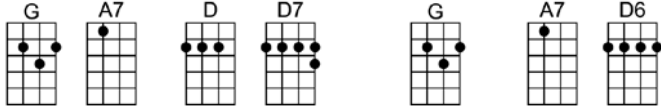

## INTRO:

4/4 1...2...1234

4/4 1...2...123 (if you play the song without an intro)

Who knows how long I've loved you, you know I love you still

Will I wait a lonely lifetime? If you want me to, I will.

For if I ever saw you I didn't catch your name

But it never really mattered I will always feel the same

Love you for-ever and forever, love you with all my heart

Love you when-ever we're together, love you when we're a-part.

And when at last I find you your song will fill the air

# I WILL

INTRO: G A7 Bm F#m Em7 A7 D A7

D Bm G A7 D Bm F#m D7  
Who knows how long I've loved you, you know I love you still

G A7 D D7 G A7 D6  
Will I wait a lonely lifetime? If you want me to, I will.

D Bm G A7 D Bm F#m D7  
For if I ever saw you I didn't catch your name

D Bm G A7 D Bm F#m D7  
And when at last I find you your song will fill the air

G A7 D F#m Bm G A7 D F#m Bm  
Sing it loud so I can hear you make it easy to be near you

G A7 Bm F#m Em7 A7 C6 D D7  
For the things you do en-dear you to me, ah, you know I will.....I will