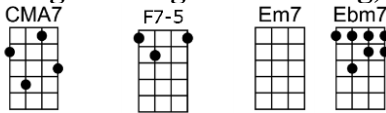

I'VE GOT THE WORLD ON A STRING_(BAR)

4/4 1...2...123

I've got the world on a string, sittin' on a rain - bow,

Got the string a-round my fin - ger,

What a world, what a life, I'm in love.

I've got a song that I sing, I can make the rain go,

Anytime I move my fin - ger,

Lucky me, can't you see I'm in love.

Life's a beautiful thing, as long as I hold the string

I'd be a silly 'so and so' if I should ever let it go.

I've got the world on a string, sittin' on a rain - bow,

Bm7 E7 A9 Em7 A9
Life's a beautiful thing, as long as I hold the string

D9 Am7 D9 Dm7 G7+5
I'd be a silly 'so and so' if I should ever let it go.

C Bb7 A7 Dm7 G9 G7b9
I've got the world on a string, sittin' on a rain - bow,

CM7 F7-5 Em7 Ebm7
Got the string a-round my fin - ger,

Dm7 G7 Gdim Dm7 G7 CM7 Fm6 B6 C6
What a world, what a life, I'm in love.