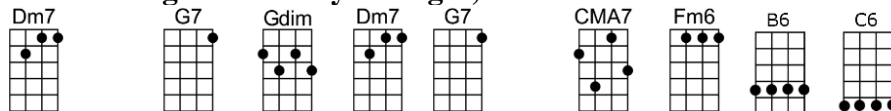

I'VE GOT THE WORLD ON A STRING_(BAR)

4/4 1...2...123

I've got the world on a string, sittin' on a rain - bow,

Got the string a-round my fin - ger,

What a world, what a life, I'm in love.

I've got a song that I sing, I can make the rain go,

Anytime I move my fin - ger,

Lucky me, can't you see I'm in love.

Life's a beautiful thing, as long as I hold the string

I'd be a silly 'so and so' if I should ever let it go.

I've got the world on a string, sittin' on a rain - bow,

Got the string a-round my fin - ger,

What a world, what a life, I'm in love.

I'VE GOT THE WORLD ON A STRING

4/4 1...2...123

C Bb7 A7 Dm7 G9 G7b9
I've got the world on a string, sittin' on a rain -bow,

CM7 F7-5 Em7 Ebm7
Got the string a-round my fin - ger,

Bm7 E7 A9 Em7 A9
Life's a beautiful thing, as long as I hold the string

D9 Am7 D9 Dm7 G7+5
I'd be a silly 'so and so' if I should ever let it go.

C Bb7 A7 Dm7 G9 G7b9
I've got the world on a string, sittin' on a rain - bow,