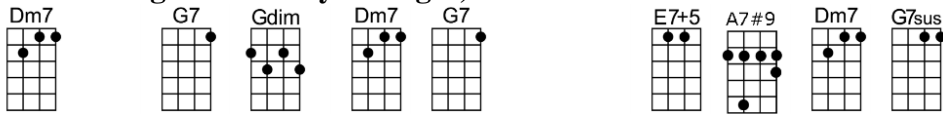

I'VE GOT THE WORLD ON A STRING_(BAR)

4/4 1...2...123

I've got the world on a string, sittin' on a rain - bow,

Got the string a-round my fin - ger,

What a world, what a life, I'm in love.

I've got a song that I sing, I can make the rain go,

Anytime I move my fin - ger,

Lucky me, can't you see I'm in love.

Life's a beautiful thing, as long as I hold the string

I'd be a silly 'so and so' if I should ever let it go.

I've got the world on a string, sittin' on a rain - bow,

Bm7 E7 A9 Em7 A9
Life's a beautiful thing, as long as I hold the string

D9 Am7 D9 Dm7 G7+5
I'd be a silly 'so and so' if I should ever let it go.

C Bb7 A7 Dm7 G9 G7b9
I've got the world on a string, sittin' on a rain - bow,

CM7 F7-5 Em7 Ebm7
Got the string a-round my fin - ger,

Dm7 G7 Gdim Dm7 G7 CM7 Fm6 B6 C6
What a world, what a life, I'm in love.