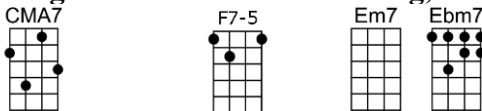

I'VE GOT THE WORLD ON A STRING_(BAR)

4/4 1...2...123

I've got the world on a string, sittin' on a rain - bow,

Got the string a-round my fin - ger,

What a world, what a life, I'm in love.

I've got a song that I sing, I can make the rain go,

Anytime I move my fin - ger,

Lucky me, can't you see I'm in love.

Life's a beautiful thing, as long as I hold the string

I'd be a silly 'so and so' if I should ever let it go.

I've got the world on a string, sittin' on a rain - bow,

Got the string a-round my fin - ger,

What a world, what a life, I'm in love.

I'VE GOT THE WORLD ON A STRING

4/4 1...2...123

C Bb7 A7 Dm7 G9 G7b9
I've got the world on a string, sittin' on a rain -bow,

CM7 F7-5 Em7 Ebm7
Got the string a-round my fin - ger,

Bm7 E7 A9 Em7 A9
Life's a beautiful thing, as long as I hold the string

D9 Am7 D9 Dm7 G7+5
I'd be a silly 'so and so' if I should ever let it go.

C Bb7 A7 Dm7 G9 G7b9
I've got the world on a string, sittin' on a rain - bow,