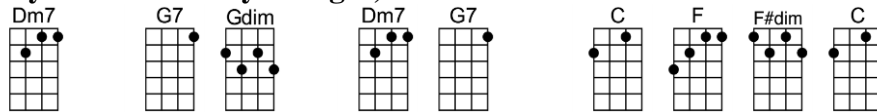

I'VE GOT THE WORLD ON A STRING_(BAR)

4/4 1...2...123

I've got the world on a string, sittin' on a rain - bow,

Got the string a-round my fin - ger,

What a world, what a life, I'm in love.

I've got a song that I sing, I can make the rain go,

Anytime I move my fin - ger,

Lucky me, can't you see I'm in love.

Life's a beautiful thing, as long as I hold the string

I'd be a silly 'so and so' if I should ever let it go.

I've got the world on a string, sittin' on a rain - bow,

Bm7 E7 A9 Em7 A9
Life's a beautiful thing, as long as I hold the string

D9 Am7 D9 Dm7 G7+5
I'd be a silly 'so and so' if I should ever let it go.

C Bb7 A7 Dm7 G9 G7b9
I've got the world on a string, sittin' on a rain - bow,

CM7 F7-5 Em7 Ebm7
Got the string a-round my fin - ger,

Dm7 G7 Gdim Dm7 G7 CM7 Fm6 B6 C6
What a world, what a life, I'm in love.