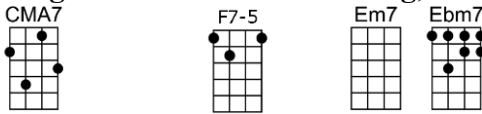

I'VE GOT THE WORLD ON A STRING_(BAR)

4/4 1...2...123

I've got the world on a string, sittin' on a rain - bow,

Got the string a-round my fin - ger,

What a world, what a life, I'm in love.

I've got a song that I sing, I can make the rain go,

Anytime I move my fin - ger,

Lucky me, can't you see I'm in love.

Life's a beautiful thing, as long as I hold the string

I'd be a silly 'so and so' if I should ever let it go.

I've got the world on a string, sittin' on a rain - bow,

Bm7 E7 A9 Em7 A9
Life's a beautiful thing, as long as I hold the string

D9 Am7 D9 Dm7 G7+5
I'd be a silly 'so and so' if I should ever let it go.

C Bb7 A7 Dm7 G9 G7b9
I've got the world on a string, sittin' on a rain - bow,

CM7 F7-5 Em7 Ebm7
Got the string a-round my fin - ger,

Dm7 G7 Gdim Dm7 G7 CM7 Fm6 B6 C6
What a world, what a life, I'm in love.