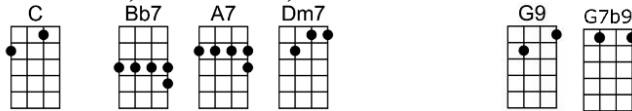

I'VE GOT THE WORLD ON A STRING_(BAR)

4/4 1...2...123

I've got the world on a string, sittin' on a rain - bow,

Got the string a-round my fin - ger,

What a world, what a life, I'm in love.

I've got a song that I sing, I can make the rain go,

Anytime I move my fin - ger,

Lucky me, can't you see I'm in love.

Life's a beautiful thing, as long as I hold the string

I'd be a silly 'so and so' if I should ever let it go.

I've got the world on a string, sittin' on a rain - bow,

Bm7 E7 A9 Em7 A9
Life's a beautiful thing, as long as I hold the string

D9 Am7 D9 Dm7 G7+5
I'd be a silly 'so and so' if I should ever let it go.

C Bb7 A7 Dm7 G9 G7b9
I've got the world on a string, sittin' on a rain - bow,

CM7 F7-5 Em7 Ebm7
Got the string a-round my fin - ger,

Dm7 G7 Gdim Dm7 G7 CM7 Fm6 B6 C6
What a world, what a life, I'm in love.