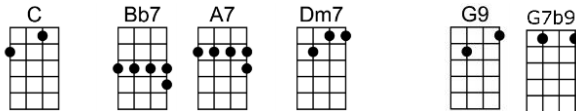

I'VE GOT THE WORLD ON A STRING_(BAR)

4/4 1...2...123

I've got the world on a string, sittin' on a rain - bow,

Got the string a-round my fin - ger,

What a world, what a life, I'm in love.

I've got a song that I sing, I can make the rain go,

Anytime I move my fin - ger,

Lucky me, can't you see I'm in love.

Life's a beautiful thing, as long as I hold the string

I'd be a silly 'so and so' if I should ever let it go.

I've got the world on a string, sittin' on a rain - bow,

Got the string a-round my fin - ger,

What a world, what a life, I'm in love.

I'VE GOT THE WORLD ON A STRING

4/4 1...2...123

C Bb7 A7 Dm7 G9 G7b9
I've got the world on a string, sittin' on a rain -bow,

CM7 F7-5 Em7 Ebm7
Got the string a-round my fin - ger,

Bm7 E7 A9 Em7 A9
Life's a beautiful thing, as long as I hold the string

D9 Am7 D9 Dm7 G7+5
I'd be a silly 'so and so' if I should ever let it go.

C Bb7 A7 Dm7 G9 G7b9
I've got the world on a string, sittin' on a rain - bow,