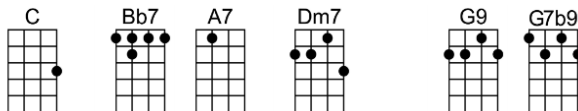

I'VE GOT THE WORLD ON A STRING

4/4 1...2...123

I've got the world on a string, sittin' on a rain - bow,

Got the string a-round my fin - ger,

What a world, what a life, I'm in love.

I've got a song that I sing, I can make the rain go,

Anytime I move my fin - ger,

Lucky me, can't you see I'm in love.

Life's a beautiful thing, as long as I hold the string

I'd be a silly 'so and so' if I should ever let it go.

I've got the world on a string, sittin' on a rain - bow,

Got the string a-round my fin - ger,

What a world, what a life, I'm in love.

I'VE GOT THE WORLD ON A STRING

4/4 1...2...123

C Bb7 A7 Dm7 G9 G7b9
I've got the world on a string, sittin' on a rain -bow,

CM7 F7-5 Em7 Ebm7
Got the string a-round my fin - ger,

Bm7 E7 A9 Em7 A9
Life's a beautiful thing, as long as I hold the string

D9 Am7 D9 Dm7 G7+5
I'd be a silly 'so and so' if I should ever let it go.

C Bb7 A7 Dm7 G9 G7b9
I've got the world on a string, sittin' on a rain - bow,