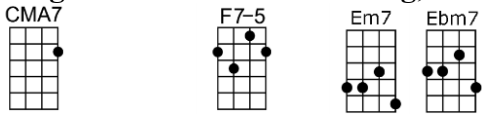

I'VE GOT THE WORLD ON A STRING

4/4 1...2...123

I've got the world on a string, sittin' on a rain - bow,

Got the string a-round my fin - ger,

What a world, what a life, I'm in love.

I've got a song that I sing, I can make the rain go,

Anytime I move my fin - ger,

Lucky me, can't you see I'm in love.

Life's a beautiful thing, as long as I hold the string

I'd be a silly 'so and so' if I should ever let it go.

I've got the world on a string, sittin' on a rain - bow,

Bm7 E7 A9 Em7 A9
Life's a beautiful thing, as long as I hold the string

D9 Am7 D9 Dm7 G7+5
I'd be a silly 'so and so' if I should ever let it go.

C Bb7 A7 Dm7 G9 G7b9
I've got the world on a string, sittin' on a rain - bow,

CM7 F7-5 Em7 Ebm7
Got the string a-round my fin - ger,

Dm7 G7 Gdim Dm7 G7 CM7 Fm6 B6 C6
What a world, what a life, I'm in love.