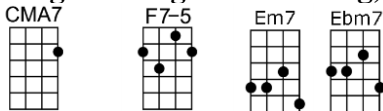

I'VE GOT THE WORLD ON A STRING

4/4 1...2...123

I've got the world on a string, sittin' on a rain - bow,

Got the string a-round my fin - ger,

What a world, what a life, I'm in love.

I've got a song that I sing, I can make the rain go,

Anytime I move my fin - ger,

Lucky me, can't you see I'm in love.

Life's a beautiful thing, as long as I hold the string

I'd be a silly 'so and so' if I should ever let it go.

I've got the world on a string, sittin' on a rain - bow,

Bm7 E7 A9 Em7 A9
Life's a beautiful thing, as long as I hold the string

D9 Am7 D9 Dm7 G7+5
I'd be a silly 'so and so' if I should ever let it go.

C Bb7 A7 Dm7 G9 G7b9
I've got the world on a string, sittin' on a rain - bow,

CM7 F7-5 Em7 Ebm7
Got the string a-round my fin - ger,

Dm7 G7 Gdim Dm7 G7 CM7 Fm6 B6 C6
What a world, what a life, I'm in love.