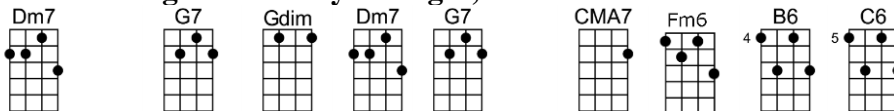

I'VE GOT THE WORLD ON A STRING

4/4 1...2...123

I've got the world on a string, sittin' on a rain - bow,

Got the string a-round my fin - ger,

What a world, what a life, I'm in love.

I've got a song that I sing, I can make the rain go,

Anytime I move my fin - ger,

Lucky me, can't you see I'm in love.

Life's a beautiful thing, as long as I hold the string

I'd be a silly 'so and so' if I should ever let it go.

I've got the world on a string, sittin' on a rain - bow,

Got the string a-round my fin - ger,

What a world, what a life, I'm in love.

I'VE GOT THE WORLD ON A STRING

4/4 1...2...123

C Bb7 A7 Dm7 G9 G7b9
I've got the world on a string, sittin' on a rain -bow,

CM7 F7-5 Em7 Ebm7
Got the string a-round my fin - ger,

Bm7 E7 A9 Em7 A9
Life's a beautiful thing, as long as I hold the string

D9 Am7 D9 Dm7 G7+5
I'd be a silly 'so and so' if I should ever let it go.

C Bb7 A7 Dm7 G9 G7b9
I've got the world on a string, sittin' on a rain - bow,