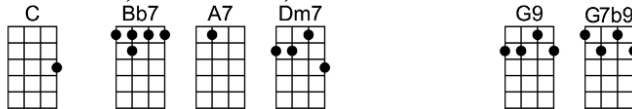

I'VE GOT THE WORLD ON A STRING

4/4 1...2...123

I've got the world on a string, sittin' on a rain - bow,

Got the string a-round my fin - ger,

What a world, what a life, I'm in love.

I've got a song that I sing, I can make the rain go,

Anytime I move my fin - ger,

Lucky me, can't you see I'm in love.

Life's a beautiful thing, as long as I hold the string

I'd be a silly 'so and so' if I should ever let it go.

I've got the world on a string, sittin' on a rain - bow,

Bm7 E7 A9 Em7 A9
Life's a beautiful thing, as long as I hold the string

D9 Am7 D9 Dm7 G7+5
I'd be a silly 'so and so' if I should ever let it go.

C Bb7 A7 Dm7 G9 G7b9
I've got the world on a string, sittin' on a rain - bow,

CM7 F7-5 Em7 Ebm7
Got the string a-round my fin - ger,

Dm7 G7 Gdim Dm7 G7 CM7 Fm6 B6 C6
What a world, what a life, I'm in love.