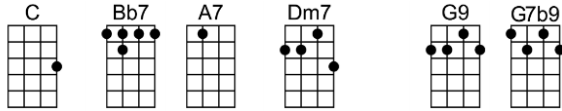

I'VE GOT THE WORLD ON A STRING

4/4 1...2...123

I've got the world on a string, sittin' on a rain - bow,

Got the string a-round my fin - ger,

What a world, what a life, I'm in love.

I've got a song that I sing, I can make the rain go,

Anytime I move my fin - ger,

Lucky me, can't you see I'm in love.

Life's a beautiful thing, as long as I hold the string

I'd be a silly 'so and so' if I should ever let it go.

I've got the world on a string, sittin' on a rain - bow,

Bm7 E7 A9 Em7 A9
Life's a beautiful thing, as long as I hold the string

D9 Am7 D9 Dm7 G7+5
I'd be a silly 'so and so' if I should ever let it go.

C Bb7 A7 Dm7 G9 G7b9
I've got the world on a string, sittin' on a rain - bow,

CM7 F7-5 Em7 Ebm7
Got the string a-round my fin - ger,

Dm7 G7 Gdim Dm7 G7 CM7 Fm6 B6 C6
What a world, what a life, I'm in love.