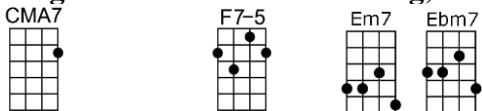

I'VE GOT THE WORLD ON A STRING

4/4 1...2...123

I've got the world on a string, sittin' on a rain - bow,

Got the string a-round my fin - ger,

What a world, what a life, I'm in love.

I've got a song that I sing, I can make the rain go,

Anytime I move my fin - ger,

Lucky me, can't you see I'm in love.

Life's a beautiful thing, as long as I hold the string

I'd be a silly 'so and so' if I should ever let it go.

I've got the world on a string, sittin' on a rain - bow,

Got the string a-round my fin - ger,

What a world, what a life, I'm in love.

I'VE GOT THE WORLD ON A STRING

4/4 1...2...123

C Bb7 A7 Dm7 G9 G7b9
I've got the world on a string, sittin' on a rain -bow,

CM7 F7-5 Em7 Ebm7
Got the string a-round my fin - ger,

Bm7 E7 A9 Em7 A9
Life's a beautiful thing, as long as I hold the string

D9 Am7 D9 Dm7 G7+5
I'd be a silly 'so and so' if I should ever let it go.

C Bb7 A7 Dm7 G9 G7b9
I've got the world on a string, sittin' on a rain - bow,