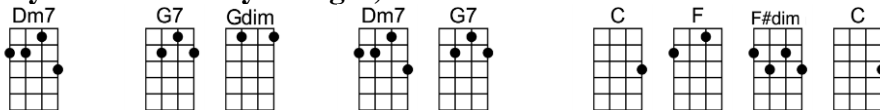

I'VE GOT THE WORLD ON A STRING

4/4 1...2...123

I've got the world on a string, sittin' on a rain - bow,

Got the string a-round my fin - ger,

What a world, what a life, I'm in love.

I've got a song that I sing, I can make the rain go,

Anytime I move my fin - ger,

Lucky me, can't you see I'm in love.

Life's a beautiful thing, as long as I hold the string

I'd be a silly 'so and so' if I should ever let it go.

I've got the world on a string, sittin' on a rain - bow,

Bm7 E7 A9 Em7 A9
Life's a beautiful thing, as long as I hold the string

D9 Am7 D9 Dm7 G7+5
I'd be a silly 'so and so' if I should ever let it go.

C Bb7 A7 Dm7 G9 G7b9
I've got the world on a string, sittin' on a rain - bow,

CM7 F7-5 Em7 Ebm7
Got the string a-round my fin - ger,

Dm7 G7 Gdim Dm7 G7 CM7 Fm6 B6 C6
What a world, what a life, I'm in love.