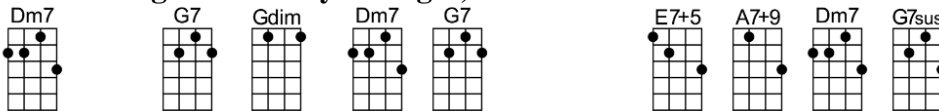

I'VE GOT THE WORLD ON A STRING

4/4 1...2...123

I've got the world on a string, sittin' on a rain - bow,

Got the string a-round my fin - ger,

What a world, what a life, I'm in love.

I've got a song that I sing, I can make the rain go,

Anytime I move my fin - ger,

Lucky me, can't you see I'm in love.

Life's a beautiful thing, as long as I hold the string

I'd be a silly 'so and so' if I should ever let it go.

I've got the world on a string, sittin' on a rain - bow,

Bm7 E7 A9 Em7 A9
Life's a beautiful thing, as long as I hold the string

D9 Am7 D9 Dm7 G7+5
I'd be a silly 'so and so' if I should ever let it go.

C Bb7 A7 Dm7 G9 G7b9
I've got the world on a string, sittin' on a rain - bow,

CM7 F7-5 Em7 Ebm7
Got the string a-round my fin - ger,

Dm7 G7 Gdim Dm7 G7 CM7 Fm6 B6 C6
What a world, what a life, I'm in love.