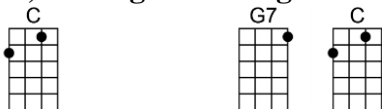

Now that you're near, the time is here at last.