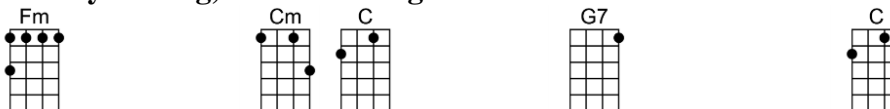

# IT'S NOW OR NEVER (BAR)-w. Aaron Schroeder/Wally Gold

4/4 1234 1 (without intro)

Intro:

It's now or never, come hold me tight

Kiss me my darling, be mine to-night

To-morrow will be too late, it's now or never, my love won't wait.

                  C                                  Dm  
It's now or never, come hold me tight  
                  G7                                  C  
Kiss me my darling, be mine to-night  
          Fm                          Cm C                  G7                          C  
To-morrow will be too late, it's now or never, my love won't wait.  
                  G7                                  C  
It's now or never, my love won't wait (X2)