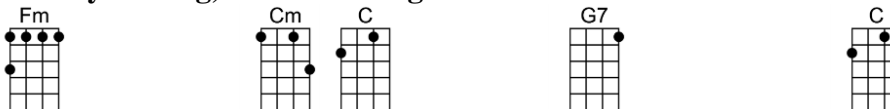

To-morrow will be too late, it's now or never, my love won't wait.