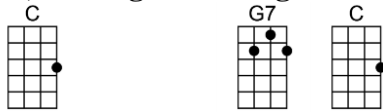

Now that you're near, the time is here at last.