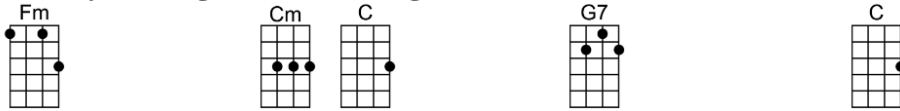

# IT'S NOW OR NEVER-w. Aaron Schroeder/Wally Gold

4/4 1234 1 (without intro)

It's now or never, come hold me tight

Kiss me my darling, be mine to-night

To-morrow will be too late, it's now or never, my love won't wait.

                  C                                  Dm  
It's now or never, come hold me tight  
                  G7                                  C  
Kiss me my darling, be mine to-night  
          Fm                          Cm C                  G7                          C  
To-morrow will be too late, it's now or never, my love won't wait.  
                  G7                                  C  
It's now or never, my love won't wait (X2)