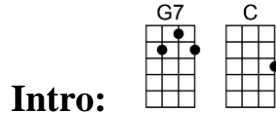

# IT'S NOW OR NEVER-w. Aaron Schroeder/Wally Gold

4/4 1234 1 (without intro)

It's now or never, come hold me tight

Kiss me my darling, be mine to-night

To-morrow will be too late, it's now or never, my love won't wait.