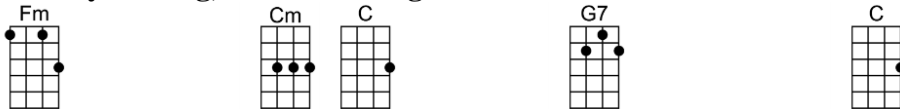

When I first saw you, with your smile so tender

My heart was captured, my soul sur-rendered

I'd spent a lifetime, waiting for the right time

Now that you're near, the time is here at last.

It's now or never, come hold me tight

Kiss me my darling, be mine to-night

To-morrow will be too late, it's now or never, my love won't wait.

**p.2. It's Now or Never**

**Just like a willow, we would cry an ocean**

**If we lost true love, and sweet de-votion**

                  C                                  Dm  
It's now or never, come hold me tight  
                  G7                                  C  
Kiss me my darling, be mine to-night  
          Fm                          Cm C                  G7                          C  
To-morrow will be too late, it's now or never, my love won't wait.  
                  G7                                  C  
It's now or never, my love won't wait (X2)