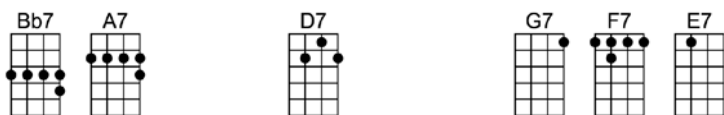

A woman is a creature that has always been strange

Just when you're sure of one, you find she's gone and made a change

Is you is or is you ain't my baby

Maybe baby's found somebody new

Is you is or is you ain't my baby

Maybe baby's found somebody new

Or is my baby still my baby true

IS YOU IS OR IS YOU AIN'T MY BABY -Louis Jordan

4/4 1...2...1234

-Billy Austin

Intro: | Em D | C7 B7 | (X2)

Em D C7 B7 Em D C7 B7
I've got a gal who's always late, any time we have a date

A7 D7 B7
But I love her, yes I love her

Em D C7 B7 Em D C7 B7
I'm gonna walk right up to her gate, and see if I can get it straight

A7 D7 B7
'Cause I want her, I'm gonna ask her

Em F#m7 G6 F#m7 Em Em7
Is you is or is you ain't my baby

C Cm6 B7 C7 B7
Just when you're sure of one, you find she's gone and made a change

Em F#m7 G6 F#m7 Em Em7
Is you is or is you ain't my baby

Bb7 A7 D7 G B7sus B7
Maybe baby's found somebody new

Em F#m7 G6 F#m7 Em Em7
Is you is or is you ain't my baby