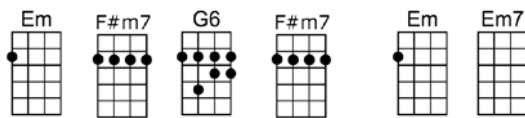

Is you is or is you ain't my baby