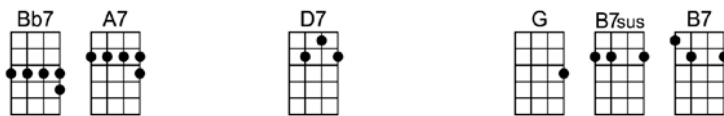

Maybe baby's found somebody new