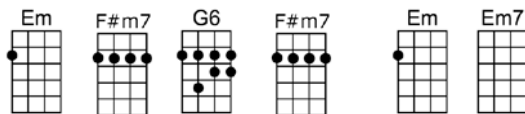

A woman is a creature that has always been strange

Just when you're sure of one, you find she's gone and made a change

Is you is or is you ain't my baby

Maybe baby's found somebody new

Is you is or is you ain't my baby

Maybe baby's found somebody new

Or is my baby still my baby true

IS YOU IS OR IS YOU AIN'T MY BABY -Louis Jordan

4/4 1...2...1234

-Billy Austin

Intro: | Em D | C7 B7 | (X2)

Em D C7 B7 Em D C7 B7
I've got a gal who's always late, any time we have a date

A7 D7 B7
But I love her, yes I love her

Em D C7 B7 Em D C7 B7
I'm gonna walk right up to her gate, and see if I can get it straight

A7 D7 B7
'Cause I want her, I'm gonna ask her

Em F#m7 G6 F#m7 Em Em7
Is you is or is you ain't my baby