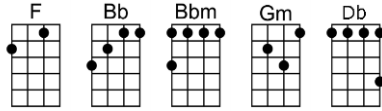

ISLANDS IN THE STREAM

4/4 1...2...1234

-Barry, Robin and Maurice Gibb

Intro: | F | Bb F | (X2)

F
Baby, when I met you there was peace unknown. I set out to get you with a fine toothed comb

Bb **F Bb F**
I was soft inside, there was something going on

F
You do something to me that I can't explain. Hold me closer and I feel no pain

Bb **F**
Every beat of my heart, we got something going on

Bb **Bbm**
Tender love is blind, it requires a dedication. All this love we feel needs no conversation

Gm **F**
From one lover to another, ah ha

F
I can't live without you if the love was gone. Everything is nothing when you got no one

Bb **F** **Bb F**
And you just walk in the night, slowly losing sight of the real thing

p.2. Islands In the Sun

F
But that won't happen to us and we got no doubt. Too deep in love and we got no way out

Bb **F**
And the message is clear. This could be the year for the real thing

Bb **Bbm**
No more will you cry, baby, I will hurt you never. We start and end as one, in love forever