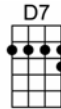

SING D

IN THE GOOD OLD SUMMERTIME

3/4 123 1

In the good old summertime, in the good old summer-time

Strolling through the shady lanes with your baby mine.

You hold her hand and she holds yours and that's a very good sign

REPEAT

That she's your tootsie-wootsie in the good old summer-time.

SING D

IN THE GOOD OLD SUMMERTIME

3/4 123 1

G G7 C G
In the good old summertime, in the good old summer-time

Em A7 D7
Strolling through the shady lanes with your baby mine.

G G7 C G
You hold her hand and she holds yours and that's a very good sign

Em A7 D7 G
That she's your tootsie-wootsie in the good old summer-time.