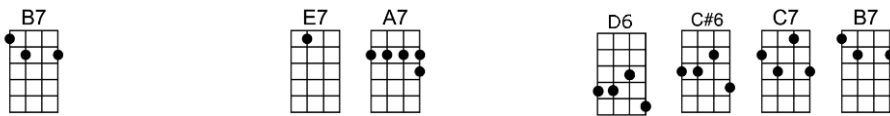

There's joy un-known, in a mellow tone.