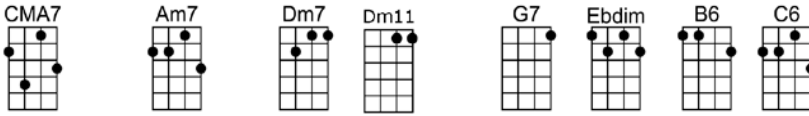

SING E

I'M IN THE MOOD FOR LOVE_(BAR)

4/4 1...2...1234

Intro: 2nd line

I'm in the mood for love, simply be-cause you're near me.