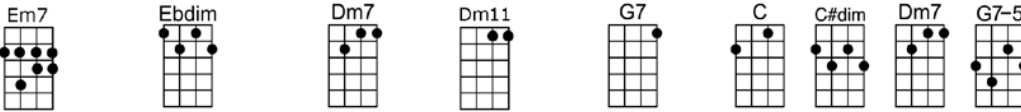

Funny, but when you're near me, I'm in the mood for love.