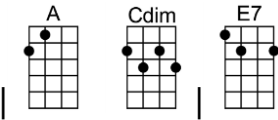

# I'LL NEVER SMILE AGAIN - Ruth Lowe

4/4 1...2...1234

**Intro:**

**I'll never smile again, until I smile at you**

**I'll never laugh again, what good would it do?**

**For tears would fill my eyes, my heart would rea-lize**

**That our ro - mance is through**

**I'll never love again, I'm so in love with you**

**I'll never thrill again to somebody new**

**With-in my heart, I know I will never start**

**To smile again, until I smile at you**

F+ E7 A Bbdim Bm7 E7 A  
For tears would fill my eyes, my heart would rea-lize

C# G#7 C# G#7 Bm7 E7  
That our ro-mance is through

Cdim Bm7 E7 A AMA7 A6  
I'll never love again, I'm so in love with you

Cdim Bm7 E7 A7  
I'll never thrill again to somebody new

DMA7 G9 AMA7 F#9  
With-in my heart, I know I will never start

Bm7 E7 A A7  
To smile again, until I smile at you

DMA7 G9 AMA7 F#9  
With-in my heart, I know I will never start

Bm7 E7 A Dm6 AMA7  
To smile again, until I smile at you