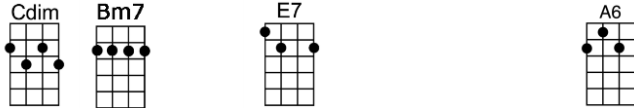

# I'LL NEVER SMILE AGAIN - Ruth Lowe

4/4 1...2...1234

**Intro:**

**I'll never smile again, until I smile at you**

**I'll never laugh again, what good would it do?**

**For tears would fill my eyes, my heart would rea-lize**

**That our ro - mance is through**

**I'll never love again, I'm so in love with you**

**I'll never thrill again to somebody new**

**With-in my heart, I know I will never start**

**To smile again, until I smile at you**

F+ E7 A Bbdim Bm7 E7 A  
For tears would fill my eyes, my heart would rea-lize

C# G#7 C# G#7 Bm7 E7  
That our ro-mance is through

Cdim Bm7 E7 A AMA7 A6  
I'll never love again, I'm so in love with you

Cdim Bm7 E7 A7  
I'll never thrill again to somebody new

DMA7 G9 AMA7 F#9  
With-in my heart, I know I will never start

Bm7 E7 A A7  
To smile again, until I smile at you

DMA7 G9 AMA7 F#9  
With-in my heart, I know I will never start

Bm7 E7 A Dm6 AMA7  
To smile again, until I smile at you