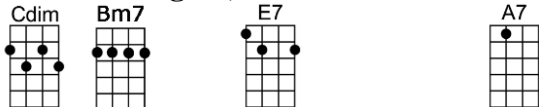

# I'LL NEVER SMILE AGAIN - Ruth Lowe

4/4 1...2...1234

**Intro:**

**I'll never smile again, until I smile at you**

**I'll never laugh again, what good would it do?**

**For tears would fill my eyes, my heart would rea-lize**

**That our ro - mance is through**

**I'll never love again, I'm so in love with you**

**I'll never thrill again to somebody new**

**With-in my heart, I know I will never start**

**To smile again, until I smile at you**

F+ E7 A Bbdim Bm7 E7 A  
For tears would fill my eyes, my heart would rea-lize

C# G#7 C# G#7 Bm7 E7  
That our ro-mance is through

Cdim Bm7 E7 A AMA7 A6  
I'll never love again, I'm so in love with you

Cdim Bm7 E7 A7  
I'll never thrill again to somebody new

DMA7 G9 AMA7 F#9  
With-in my heart, I know I will never start

Bm7 E7 A A7  
To smile again, until I smile at you

DMA7 G9 AMA7 F#9  
With-in my heart, I know I will never start

Bm7 E7 A Dm6 AMA7  
To smile again, until I smile at you