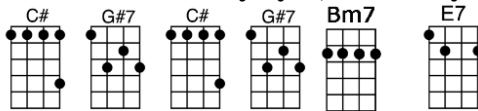

# I'LL NEVER SMILE AGAIN - Ruth Lowe

4/4 1...2...1234

**Intro:**

**I'll never smile again, until I smile at you**

**I'll never laugh again, what good would it do?**

**For tears would fill my eyes, my heart would rea-lize**

**That our ro - mance is through**

**I'll never love again, I'm so in love with you**

**I'll never thrill again to somebody new**

**With-in my heart, I know I will never start**

**To smile again, until I smile at you**

F+ E7 A Bbdim Bm7 E7 A  
For tears would fill my eyes, my heart would rea-lize

C# G#7 C# G#7 Bm7 E7  
That our ro-mance is through

Cdim Bm7 E7 A AMA7 A6  
I'll never love again, I'm so in love with you

Cdim Bm7 E7 A7  
I'll never thrill again to somebody new

DMA7 G9 AMA7 F#9  
With-in my heart, I know I will never start

Bm7 E7 A A7  
To smile again, until I smile at you

DMA7 G9 AMA7 F#9  
With-in my heart, I know I will never start

Bm7 E7 A Dm6 AMA7  
To smile again, until I smile at you