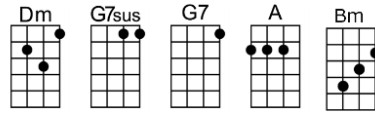

# I HEARD IT THROUGH THE GRAPEVINE<sub>(BAR)</sub>

4/4 1...2...1234

-Norman Whitfield/Barret Strong

Intro: | Dm G7sus Dm | Dm G7sus G7 | (X4)

Dm G7 Dm G7 Dm A G7  
Ooh, I bet you're wonderin' how I knew 'bout your plans to make me blue

**Dm** **G7sus**  
Honey, honey yeah. (I heard it through the grapevine,

**Dm** **G7sus G7 Dm G7sus Dm G7sus G7**  
Not much longer would you be my baby)

Interlude: **Dm G7sus Dm G7sus G7 Dm G7sus Dm**

**G7sus G7 Dm G7 Dm G7 Dm A G7**  
People say, believe half of what you see, son, and none of what you hear

**Dm G7 Dm G7 G7sus G7**  
Baby, I heard it through the grape-vine, I'm just about to lose my mind

**Dm** **G7sus**  
Honey, honey yeah. (I heard it through the grapevine,

**Dm** **G7sus G7 Dm G7sus Dm**  
Not much longer would you be my baby)

**G7sus G7 Dm G7sus Dm G7sus G7 Dm G7sus Dm**  
Honey, honey, I know that you're lettin' me go

**G7sus G7 Dm G7 Dm**  
Said, I heard it through the grape-vine,

**G7sus G7 Dm G7 Dm**  
Don't you know I heard it through the grape-vine