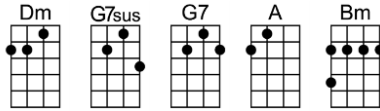

# I HEARD IT THROUGH THE GRAPEVINE

4/4 1...2...1234

-Norman Whitfield/Barret Strong

Intro: | Dm G7sus Dm | Dm G7sus G7 | (X4)

Dm G7 Dm G7 Dm A G7  
Ooh, I bet you're wonderin' how I knew 'bout your plans to make me blue

**Dm** **G7sus**  
Honey, honey yeah. (I heard it through the grapevine,

**Dm** **G7sus G7 Dm G7sus Dm G7sus G7**  
Not much longer would you be my baby)

Interlude: **Dm G7sus Dm G7sus G7 Dm G7sus Dm**

**G7sus G7 Dm G7 Dm G7 Dm A G7**  
People say, believe half of what you see, son, and none of what you hear

**Dm G7 Dm G7 G7sus G7**  
Baby, I heard it through the grape-vine, I'm just about to lose my mind

**Dm** **G7sus**  
Honey, honey yeah. (I heard it through the grapevine,

**Dm** **G7sus G7 Dm G7sus Dm**  
Not much longer would you be my baby)

**G7sus G7 Dm G7sus Dm G7sus G7 Dm G7sus Dm**  
Honey, honey, I know that you're lettin' me go

**G7sus G7 Dm G7 Dm**  
Said, I heard it through the grape-vine,

**G7sus G7 Dm G7 Dm**  
Don't you know I heard it through the grape-vine