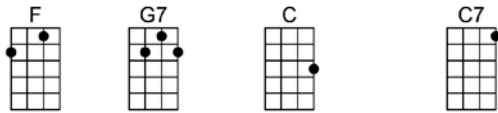

But each time I go out with someone new,