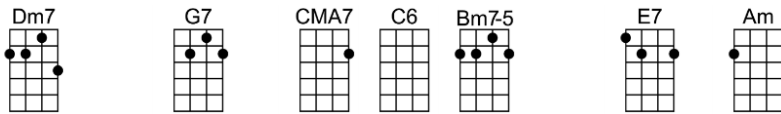

I FALL IN LOVE TOO EASILY

4/4 1...2...1234

-Jule Styne/Sammy Cahn

Intro:

I fall in love too easily,

I fall in love too fast

I fall in love too terribly hard

for love to ever last

My heart should be well-schooled, 'cause I've been fooled in the past

And still I fall in love too easily,

I fall in love too fast

Interlude: First 2 lines

My heart should be well-schooled, 'cause I've been fooled in the past

And still I fall in love too easily,

I fall in love too fast

I FALL IN LOVE TOO EASILY

4/4 1...2...1234

-Jule Styne/Sammy Cahn

Intro: C E7b5 A7

Dm7 G7 CMA7 C6 Bm7b5 E7 Am
I fall in love too easily, I fall in love too fast