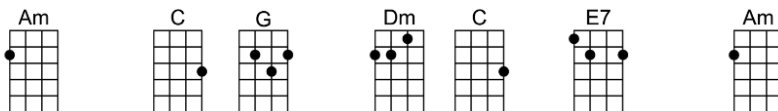

## Intro: First line

Hush-a-bye, don't you cry, go to sleepy, little baby.

When you wake you shall have all the pretty little horses.

Dapples and greys, pintos and bays, all the pretty little horses.

Way down yonder, in the meadow, poor little baby cryin, "mama"

Birds and the butterflies flutter 'round his eyes, poor little baby cryin' "mama"

Hush-a-bye, don't you cry, go to sleepy, little baby.

When you wake you shall have all the pretty little horses.

Dapples and greys, pintos and bays, all the pretty little horses.

## Intro: First line

Am Dm C E7 Am  
Hush-a-bye, don't you cry, go to sleepy, little baby.

Am C G Dm C E7 Am  
When you wake you shall have all the pretty little horses.

C Am Em E7 Am  
Dapples and greys, pintos and bays, all the pretty little horses.

Am C G Dm C E7 Am  
When you wake you shall have all the pretty little horses.

C Am Em E7 Am  
Dapples and greys, pintos and bays, all the pretty little horses.

Am Dm C E7 Am  
Hush-a-bye, don't you cry, go to sleepy, little baby.