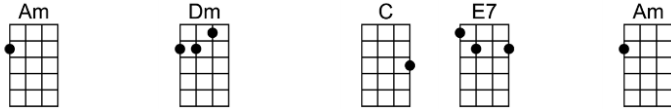

## Intro: First line

Hush-a-bye, don't you cry, go to sleepy, little baby.

When you wake you shall have all the pretty little horses.

Dapples and greys, pintos and bays, all the pretty little horses.

Way down yonder, in the meadow, poor little baby cryin, "mama"

## Intro: First line

Am Dm C E7 Am  
Hush-a-bye, don't you cry, go to sleepy, little baby.

Am C G Dm C E7 Am  
When you wake you shall have all the pretty little horses.

C Am Em E7 Am  
Dapples and greys, pintos and bays, all the pretty little horses.

Am C G Dm C E7 Am  
Way down yonder, in the meadow, poor little baby cryin, "mama"

Am C G Dm C E7 Am  
Birds and the butterflies flutter 'round his eyes, poor little baby cryin' "mama"

Am C G Dm C E7 Am  
Hush-a-bye, don't you cry, go to sleepy, little baby.

Am C G Dm C E7 Am  
When you wake you shall have all the pretty little horses.

C Am Em E7 Am  
Dapples and greys, pintos and bays, all the pretty little horses.

Am Dm C E7 Am  
Hush-a-bye, don't you cry, go to sleepy, little baby.