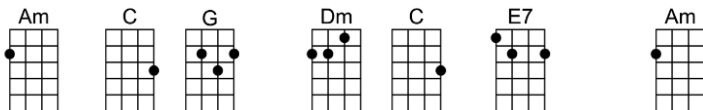

## Intro: First line

Hush-a-bye, don't you cry, go to sleepy, little baby.

When you wake you shall have all the pretty little horses.

Dapples and greys, pintos and bays, all the pretty little horses.

Way down yonder, in the meadow, poor little baby cryin, "mama"

Birds and the butterflies flutter 'round his eyes, poor little baby cryin' "mama"

Hush-a-bye, don't you cry, go to sleepy, little baby.

When you wake you shall have all the pretty little horses.

Dapples and greys, pintos and bays, all the pretty little horses.

## Intro: First line

Am Dm C E7 Am  
Hush-a-bye, don't you cry, go to sleepy, little baby.

Am C G Dm C E7 Am  
When you wake you shall have all the pretty little horses.

C Am Em E7 Am  
Dapples and greys, pintos and bays, all the pretty little horses.

Am C G Dm C E7 Am  
When you wake you shall have all the pretty little horses.

C Am Em E7 Am  
Dapples and greys, pintos and bays, all the pretty little horses.

Am Dm C E7 Am  
Hush-a-bye, don't you cry, go to sleepy, little baby.