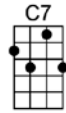

p.2. Help Me Make It Through the Night

I don't care who's right or wrong, I don't try to under-stand