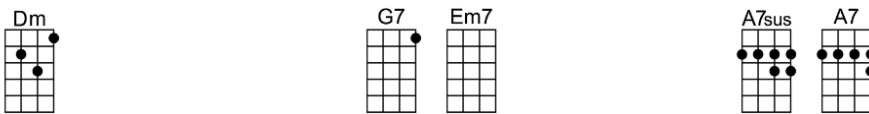

Have you never been happy, just to hear your song?