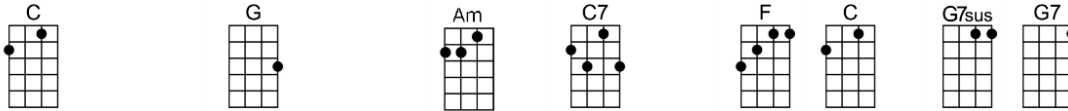

SING E

HAVE YOU NEVER BEEN MELLOW (BAR)-John Farrar

4/4 1234 12 (without intro)

Intro:     (2 measures each)

There was a time when I was in a hurry, as you are. I was like you

There was a day when I just had to tell my point of view. I was like you