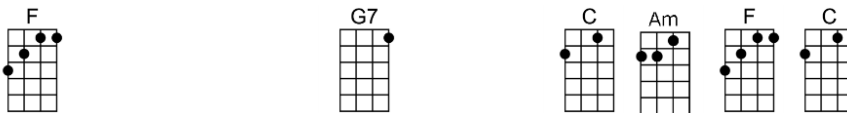

SING E

HAVE YOU NEVER BEEN MELLOW (BAR)-John Farrar

4/4 1234 12 (without intro)

Intro:     (2 measures each)

There was a time when I was in a hurry, as you are. I was like you

There was a day when I just had to tell my point of view. I was like you

Now, I don't mean to make you frow -own. No, I just want you to slow down

Have you never been mellow?

Have you never tried to find a comfort from in-side you?

Have you never been happy, just to hear your song?