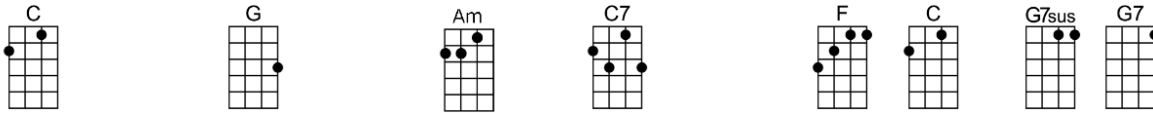

SING E

HAVE YOU NEVER BEEN MELLOW (BAR)-John Farrar

4/4 1234 12 (without intro)

Intro:     (2 measures each)

There was a time when I was in a hurry, as you are. I was like you

There was a day when I just had to tell my point of view. I was like you