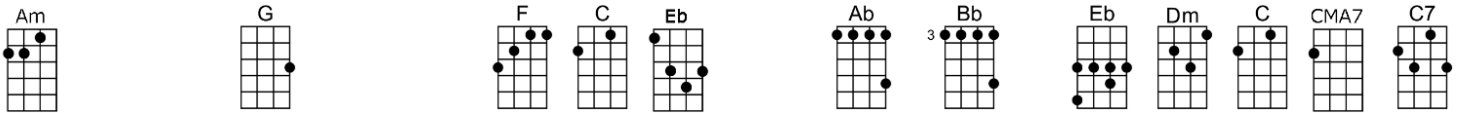

SING E

HAVE YOU NEVER BEEN MELLOW (BAR)-John Farrar

4/4 1234 12 (without intro)

Intro:     (2 measures each)

There was a time when I was in a hurry, as you are. I was like you

There was a day when I just had to tell my point of view. I was like you