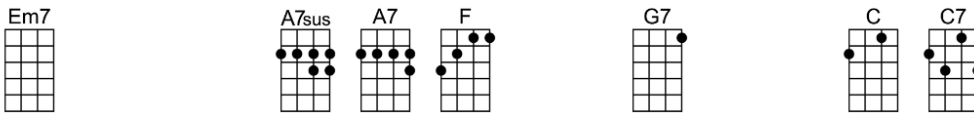

Have you never tried to find a comfort from in-side you?