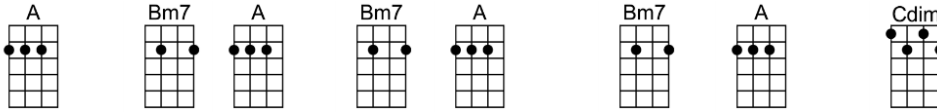

SING C#

GRADUATION DAY (BAR)-Noel Sherman/Joe Sherman

4/4 1...2...123

It's a time a for joy, a time for tears, a time we'll treasure through the years

We'll re-member always

gradu-ation day

At the senior prom, we danced 'til three, and there you gave your heart to me