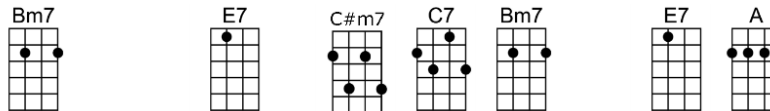

SING C#

GRADUATION DAY (BAR)-Noel Sherman/Joe Sherman

4/4 1...2...123

It's a time a for joy, a time for tears, a time we'll treasure through the years

We'll re-member always

gradu-ation day

At the senior prom, we danced 'til three, and there you gave your heart to me

Bm7 E7 C#m7 C7 Bm7 E7 A
We'll re-member always gradu-ation day

Em7 D Bm7 Em7 A7 D
Though we leave in sorrow, all the joys we've known

F#m7 E C#m7 F#m7 B7 E7sus E7
We can face to-morrow, knowing we'll never walk a-lone

A Bm7 A Bm7 A Bm7 A Cdim
When the ivy walls are far be-hind, no matter where our paths may wind

Bm7 E7 C#m7 C7 Bm7 E7 A
We'll re-member always gradu-ation day

Em7 D Bm7 Em7 A7 D
Though we leave in sorrow, all the joys we've known