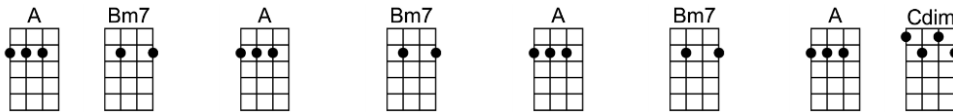

SING C#

GRADUATION DAY (BAR)-Noel Sherman/Joe Sherman

4/4 1...2...123

It's a time a for joy, a time for tears, a time we'll treasure through the years

We'll re-member always

gradu-ation day

At the senior prom, we danced 'til three, and there you gave your heart to me

Bm7 E7 C#m7 C7 Bm7 E7 A
We'll re-member always gradu-ation day

Em7 D Bm7 Em7 A7 D
Though we leave in sorrow, all the joys we've known

F#m7 E C#m7 F#m7 B7 E7sus E7
We can face to-morrow, knowing we'll never walk a-lone

A Bm7 A Bm7 A Bm7 A Cdim
When the ivy walls are far be-hind, no matter where our paths may wind

Bm7 E7 C#m7 C7 Bm7 E7 A
We'll re-member always gradu-ation day

Em7 D Bm7 Em7 A7 D
Though we leave in sorrow, all the joys we've known