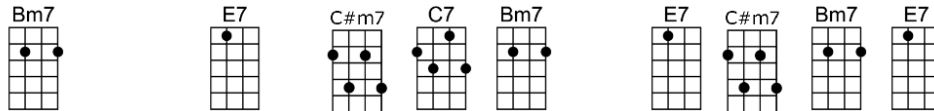

SING C#

GRADUATION DAY (BAR)-Noel Sherman/Joe Sherman

4/4 1...2...123

It's a time a for joy, a time for tears, a time we'll treasure through the years

We'll re-member always

gradu-ation day

At the senior prom, we danced 'til three, and there you gave your heart to me

Bm7 E7 C#m7 C7 Bm7 E7 A
We'll re-member always gradu-ation day

Em7 D Bm7 Em7 A7 D
Though we leave in sorrow, all the joys we've known

F#m7 E C#m7 F#m7 B7 E7sus E7
We can face to-morrow, knowing we'll never walk a-lone

A Bm7 A Bm7 A Bm7 A Cdim
When the ivy walls are far be-hind, no matter where our paths may wind

Bm7 E7 C#m7 C7 Bm7 E7 A
We'll re-member always gradu-ation day

Em7 D Bm7 Em7 A7 D
Though we leave in sorrow, all the joys we've known