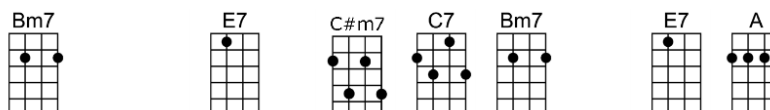

SING C#

GRADUATION DAY (BAR)-Noel Sherman/Joe Sherman

4/4 1...2...123

It's a time a for joy, a time for tears, a time we'll treasure through the years

We'll re-member always

gradu-ation day

At the senior prom, we danced 'til three, and there you gave your heart to me

We'll re-member always

gradu-ation day

Though we leave in sorrow,

all the joys

we've known

We can face to-morrow,

knowing we'll never walk a-lone

When the ivy walls are far be-hind, no matter where our paths may wind