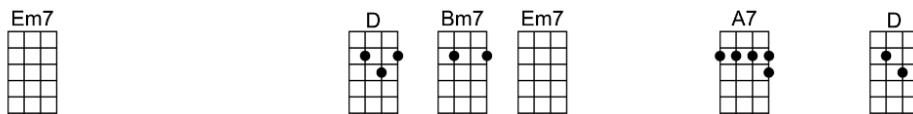

Though we leave in sorrow,

all the joys

we've known