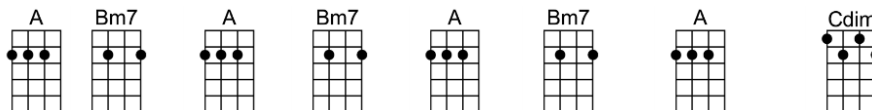

SING C#

GRADUATION DAY (BAR)-Noel Sherman/Joe Sherman

4/4 1...2...123

It's a time a for joy, a time for tears, a time we'll treasure through the years

We'll re-member always

gradu-ation day

At the senior prom, we danced 'til three, and there you gave your heart to me

We'll re-member always

gradu-ation day

Though we leave in sorrow,

all the joys

we've known

We can face to-morrow,

knowing we'll never walk a-lone

When the ivy walls are far be-hind, no matter where our paths may wind