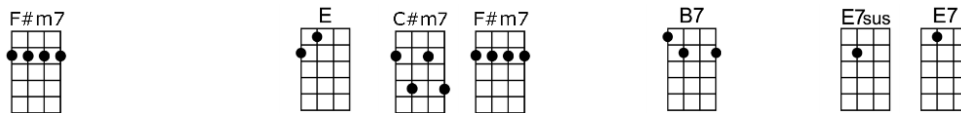

SING C#

GRADUATION DAY (BAR)-Noel Sherman/Joe Sherman

4/4 1...2...123

It's a time a for joy, a time for tears, a time we'll treasure through the years

We'll re-member always

gradu-ation day

At the senior prom, we danced 'til three, and there you gave your heart to me

We'll re-member always

gradu-ation day

Though we leave in sorrow,

all the joys

we've known

We can face to-morrow,

knowing we'll never walk a-lone

When the ivy walls are far be-hind, no matter where our paths may wind