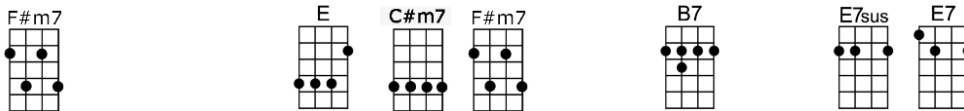

We can face to-morrow, knowing we'll never walk a-lone