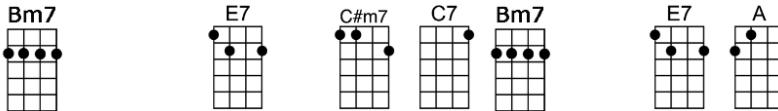

# GRADUATION DAY - Noel Sherman/Joe Sherman

4/4 1...2...123

It's a time a for joy, a time for tears, a time we'll treasure through the years

We'll re-member always gradu-ation day

At the senior prom, we danced 'til three, and there you gave your heart to me

A Bm7 A Bm7 A Bm7 A Cdim  
At the senior prom, we danced 'til three, and there you gave your heart to me

Bm7 E7 C#m7 C7 Bm7 E7 A  
We'll re-member always gradu-ation day

Em7 D Bm7 Em7 A7 D  
Though we leave in sorrow, all the joys we've known

Em7 D Bm7 Em7 A7 D  
Though we leave in sorrow, all the joys we've known

F#m7 E C#m7 F#m7 B7 E7sus E7  
We can face to-morrow, knowing we'll never walk a-lone

A Bm7 A Bm7 A Bm7 A Cdim  
When the ivy walls are far be-hind, no matter where our paths may wind