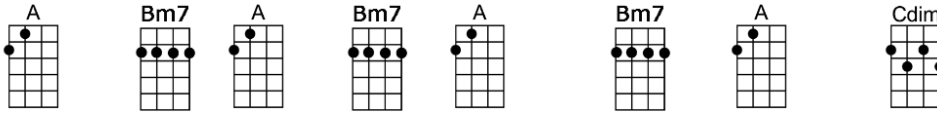

# GRADUATION DAY - Noel Sherman/Joe Sherman

4/4 1...2...123

It's a time a for joy, a time for tears, a time we'll treasure through the years

We'll re-member always gradu-ation day

At the senior prom, we danced 'til three, and there you gave your heart to me