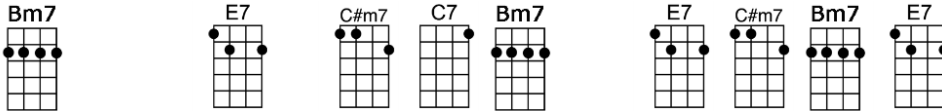

# GRADUATION DAY - Noel Sherman/Joe Sherman

4/4 1...2...123

It's a time a for joy, a time for tears, a time we'll treasure through the years

We'll re-member always gradu-ation day

At the senior prom, we danced 'til three, and there you gave your heart to me

A Bm7 A Bm7 A Bm7 A Cdim  
At the senior prom, we danced 'til three, and there you gave your heart to me

Bm7 E7 C#m7 C7 Bm7 E7 A  
We'll re-member always gradu-ation day

Em7 D Bm7 Em7 A7 D  
Though we leave in sorrow, all the joys we've known

Em7 D Bm7 Em7 A7 D  
Though we leave in sorrow, all the joys we've known

F#m7 E C#m7 F#m7 B7 E7sus E7  
We can face to-morrow, knowing we'll never walk a-lone

A Bm7 A Bm7 A Bm7 A Cdim  
When the ivy walls are far be-hind, no matter where our paths may wind