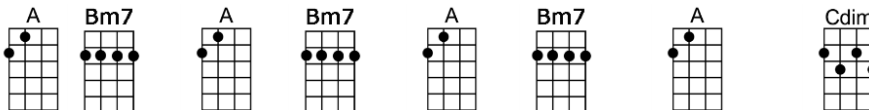

When the ivy walls are far be-hind, no matter where our paths may wind