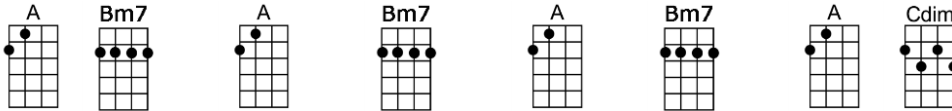

# GRADUATION DAY - Noel Sherman/Joe Sherman

4/4 1...2...123

It's a time a for joy, a time for tears, a time we'll treasure through the years

We'll re-member always gradu-ation day

At the senior prom, we danced 'til three, and there you gave your heart to me

A Bm7 A Bm7 A Bm7 A Cdim  
At the senior prom, we danced 'til three, and there you gave your heart to me

Bm7 E7 C#m7 C7 Bm7 E7 A  
We'll re-member always gradu-ation day

Em7 D Bm7 Em7 A7 D  
Though we leave in sorrow, all the joys we've known

Em7 D Bm7 Em7 A7 D  
Though we leave in sorrow, all the joys we've known

F#m7 E C#m7 F#m7 B7 E7sus E7  
We can face to-morrow, knowing we'll never walk a-lone

A Bm7 A Bm7 A Bm7 A Cdim  
When the ivy walls are far be-hind, no matter where our paths may wind