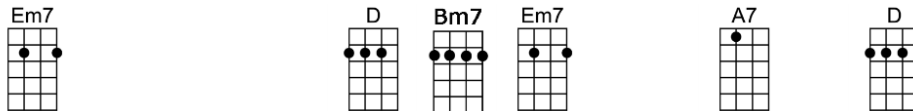

Though we leave in sorrow, all the joys we've known