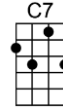

Good mornin' star-shine, the earth says hel-lo.

You twinkle a-bove us, we twinkle be-low

Good mornin' star-shine, you lead us a-long,

My love and me, as we sing our early mornin' singin' song

Glibby gloop gloopy nibby nabby nooby, la la la lo lo

Bb C Bb C Bb C
Good mornin' star-shine, there's love in your skies,
Bb C Bb C Bb C F C7
Re-flecting the sun-light in my lover's eyes
Bb C Bb C Bb C

Good mornin' star-shine, so happy to be,
Bb A7 Dm F Bb Fm7 G7 C7 F
My love and me, as we sing our early mornin' singin' song

Interlude: Eb Gm7 C7 Gm7 C7 Gm7 C7 Gm7 C7
Can you hear me-ee?

F FMA7 Gm7 C7 Gm7 C7 Gm7 C7 F F7
Singin' a song, hummin' a song, singin' a song, lovin' a song, laughin' a song, singin' the song
Bb A7 Dm Bb6 F Dm Gm7 C7 F
Sing the song, song the sing, song song song sing, sing sing sing song
F Dm Gm7 C7 F Gm7 F
Song song song sing, sing sing sing song. Sing sing song, sing a song
Gm7 F
Yeah, you can sing sing a song sing a song. Sing!!!