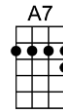

My love and me, as we sing our early mornin' singin' song