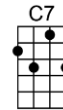

My love and me, as we sing our early mornin' singin' song