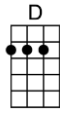

Now, every day I start by saying to you, "Good morning, heartache, what's new?"