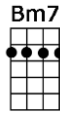

Just leave me a-lone. I've got those Monday blues, straight through Sunday blues