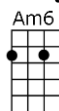

Good morning, heartache, here we go a-gain