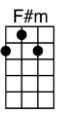

# GOOD MORNING, HEARTACHE

4/4 1...2...1234

-Higginbotham/Drake/Fisher

Intro:

Good morning, heartache, you old gloomy sight

Good morning, heartache, thought we said good-bye last night

I tossed and turned, un-til it seemed you had gone, but here you are with the dawn

Just leave me a-lone. I've got those Monday blues, straight through Sunday blues

Good morning, heartache, here we go a-gain

Good morning, heartache, you're the one who knew me when

Might as well get used to you hanging a-round. Good morning heartache, sit down