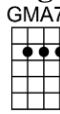

It seems I met you when my love went a-way