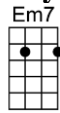

# GOOD MORNING, HEARTACHE

4/4 1...2...1234

-Higginbotham/Drake/Fisher

Intro:

Good morning, heartache, you old gloomy sight

Good morning, heartache, thought we said good-bye last night

I tossed and turned, un-til it seemed you had gone, but here you are with the dawn

Em GmMA7 Gm6 F#m B7b9 Em7 A7+ D D6  
I tossed and turned, un-til it seemed you had gone, but here you are with the dawn

Am Am7 Am6  
Wish I'd forget you, but you're here to stay

DMA7 GMA7 F#m7b5 B7b9  
It seems I met you when my love went a-way

Bbdim Am E+ Am7 Am6  
Good morning, heartache, here we go a-gain

DMA7 GMA7 F#m7b5 B7  
Good morning, heartache, you're the one who knew me when

Em GmMA7 Gm6 F#m B7b9 Em7 A13b9 DMA7  
Might as well get used to you hanging a-round. Good morning heartache, sit down