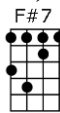

Stop haunting me now, can't chase you no-how