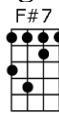

Stop haunting me now, can't chase you no-how