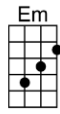

Now, every day I start by saying to you, "Good morning, heartache, what's new?"