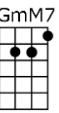

Might as well get used to you hanging a-round. Good morning heartache, sit down