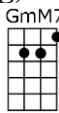

# GOOD MORNING, HEARTACHE

4/4 1...2...1234

-Higginbotham/Drake/Fisher

Intro:

Good morning, heartache, you old gloomy sight

Good morning, heartache, thought we said good-bye last night

I tossed and turned, un-til it seemed you had gone, but here you are with the dawn