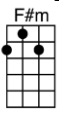

Now, every day I start by saying to you, "Good morning, heartache, what's new?"