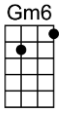

Now, every day I start by saying to you, "Good morning, heartache, what's new?"