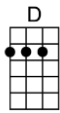

# GOOD MORNING, HEARTACHE

4/4 1...2...1234

-Higginbotham/Drake/Fisher

Intro:

Good morning, heartache, you old gloomy sight

Good morning, heartache, thought we said good-bye last night

I tossed and turned, un-til it seemed you had gone, but here you are with the dawn

Em GmMA7 Gm6 F#m B7b9 Em7 A7+ D D6  
I tossed and turned, un-til it seemed you had gone, but here you are with the dawn

Am Am7 Am6  
Wish I'd forget you, but you're here to stay

DMA7 GMA7 F#m7b5 B7b9  
It seems I met you when my love went a-way

Bbdim Am E+ Am7 Am6  
Good morning, heartache, here we go a-gain

DMA7 GMA7 F#m7b5 B7  
Good morning, heartache, you're the one who knew me when

Em GmMA7 Gm6 F#m B7b9 Em7 A13b9 DMA7  
Might as well get used to you hanging a-round. Good morning heartache, sit down