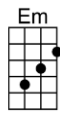

# GOOD MORNING, HEARTACHE

4/4 1...2...1234

-Higginbotham/Drake/Fisher

Intro:

Good morning, heartache, you old gloomy sight

Good morning, heartache, thought we said good-bye last night

I tossed and turned, un-til it seemed you had gone, but here you are with the dawn

Em GmMA7 Gm6 F#m B7b9 Em7 A7+ D D6  
I tossed and turned, un-til it seemed you had gone, but here you are with the dawn

Am Am7 Am6  
Wish I'd forget you, but you're here to stay

DMA7 GMA7 F#m7b5 B7b9  
It seems I met you when my love went a-way

Bbdim Am E+ Am7 Am6  
Good morning, heartache, here we go a-gain

DMA7 GMA7 F#m7b5 B7  
Good morning, heartache, you're the one who knew me when

Em GmMA7 Gm6 F#m B7b9 Em7 A13b9 DMA7  
Might as well get used to you hanging a-round. Good morning heartache, sit down