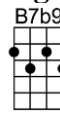

# GOOD MORNING, HEARTACHE

4/4 1...2...1234

-Higginbotham/Drake/Fisher

Intro:

Good morning, heartache, you old gloomy sight

Good morning, heartache, thought we said good-bye last night

I tossed and turned, un-til it seemed you had gone, but here you are with the dawn