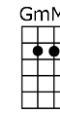

Now, every day I start by saying to you, "Good morning, heartache, what's new?"