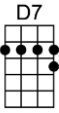

# GOOD MORNING, HEARTACHE

4/4 1...2...1234

-Higginbotham/Drake/Fisher

Intro:

Good morning, heartache, you old gloomy sight

Good morning, heartache, thought we said good-bye last night

I tossed and turned, un-til it seemed you had gone, but here you are with the dawn

Just leave me a-lone. I've got those Monday blues, straight through Sunday blues

Good morning, heartache, here we go a-gain

Good morning, heartache, you're the one who knew me when

Might as well get used to you hanging a-round. Good morning heartache, sit down