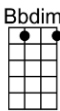

Good morning, heartache, here we go a-gain