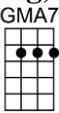

# GOOD MORNING, HEARTACHE

4/4 1...2...1234

-Higginbotham/Drake/Fisher

Intro:

Good morning, heartache, you old gloomy sight

Good morning, heartache, thought we said good-bye last night

I tossed and turned, un-til it seemed you had gone, but here you are with the dawn

Just leave me a-lone. I've got those Monday blues, straight through Sunday blues

Good morning, heartache, here we go a-gain

Good morning, heartache, you're the one who knew me when

Might as well get used to you hanging a-round. Good morning heartache, sit down