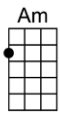

# GOOD MORNING, HEARTACHE

4/4 1...2...1234

-Higginbotham/Drake/Fisher

Intro:

Good morning, heartache, you old gloomy sight

Good morning, heartache, thought we said good-bye last night

I tossed and turned, un-til it seemed you had gone, but here you are with the dawn

Em GmMA7 Gm6 F#m B7b9 Em7 A7+ D D6  
I tossed and turned, un-til it seemed you had gone, but here you are with the dawn

Am Am7 Am6  
Wish I'd forget you, but you're here to stay

DMA7 GMA7 F#m7b5 B7b9  
It seems I met you when my love went a-way

Bbdim Am E+ Am7 Am6  
Good morning, heartache, here we go a-gain

DMA7 GMA7 F#m7b5 B7  
Good morning, heartache, you're the one who knew me when

Em GmMA7 Gm6 F#m B7b9 Em7 A13b9 DMA7  
Might as well get used to you hanging a-round. Good morning heartache, sit down