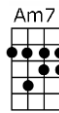

Just leave me a-lone. I've got those Monday blues, straight through Sunday blues