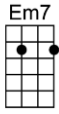

Now, every day I start by saying to you, "Good morning, heartache, what's new?"