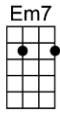

Might as well get used to you hanging a-round. Good morning heartache, sit down