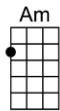

Good morning, heartache, here we go a-gain