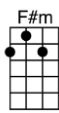

# GOOD MORNING, HEARTACHE

4/4 1...2...1234

-Higginbotham/Drake/Fisher

Intro:

Good morning, heartache, you old gloomy sight

Good morning, heartache, thought we said good-bye last night

I tossed and turned, un-til it seemed you had gone, but here you are with the dawn

Em GmMA7 Gm6 F#m B7b9 Em7 A7+ D D6  
I tossed and turned, un-til it seemed you had gone, but here you are with the dawn

Am Am7 Am6  
Wish I'd forget you, but you're here to stay

DMA7 GMA7 F#m7b5 B7b9  
It seems I met you when my love went a-way

Bbdim Am E+ Am7 Am6  
Good morning, heartache, here we go a-gain

DMA7 GMA7 F#m7b5 B7  
Good morning, heartache, you're the one who knew me when

Em GmMA7 Gm6 F#m B7b9 Em7 A13b9 DMA7  
Might as well get used to you hanging a-round. Good morning heartache, sit down