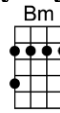

Stop haunting me now, can't chase you no-how