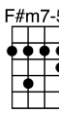

# GOOD MORNING, HEARTACHE

4/4 1...2...1234

-Higginbotham/Drake/Fisher

Intro:

Good morning, heartache, you old gloomy sight

Good morning, heartache, thought we said good-bye last night

I tossed and turned, un-til it seemed you had gone, but here you are with the dawn

Bbdim Am E+ Am7 Am6  
Good morning, heartache, here we go a-gain

DMA7 GMA7 F#m7b5 B7  
Good morning, heartache, you're the one who knew me when

Em GmMA7 Gm6 F#m B7b9 Em7 A13b9 DMA7  
Might as well get used to you hanging a-round. Good morning heartache, sit down