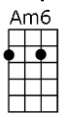

# GOOD MORNING, HEARTACHE

4/4 1...2...1234

-Higginbotham/Drake/Fisher

Intro:

Good morning, heartache, you old gloomy sight

Good morning, heartache, thought we said good-bye last night

I tossed and turned, un-til it seemed you had gone, but here you are with the dawn

Em GmMA7 Gm6 F#m B7b9 Em7 A7+ D D6  
I tossed and turned, un-til it seemed you had gone, but here you are with the dawn

Am Am7 Am6  
Wish I'd forget you, but you're here to stay

DMA7 GMA7 F#m7b5 B7b9  
It seems I met you when my love went a-way

Bbdim Am E+ Am7 Am6  
Good morning, heartache, here we go a-gain

DMA7 GMA7 F#m7b5 B7  
Good morning, heartache, you're the one who knew me when

Em GmMA7 Gm6 F#m B7b9 Em7 A13b9 DMA7  
Might as well get used to you hanging a-round. Good morning heartache, sit down