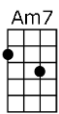

# GOOD MORNING, HEARTACHE

4/4 1...2...1234

-Higginbotham/Drake/Fisher

Intro:

Good morning, heartache, you old gloomy sight

Good morning, heartache, thought we said good-bye last night

I tossed and turned, un-til it seemed you had gone, but here you are with the dawn

Em GmMA7 Gm6 F#m B7b9 Em7 A7+ D D6  
I tossed and turned, un-til it seemed you had gone, but here you are with the dawn

Am Am7 Am6  
Wish I'd forget you, but you're here to stay

DMA7 GMA7 F#m7b5 B7b9  
It seems I met you when my love went a-way

Bbdim Am E+ Am7 Am6  
Good morning, heartache, here we go a-gain

DMA7 GMA7 F#m7b5 B7  
Good morning, heartache, you're the one who knew me when

Em GmMA7 Gm6 F#m B7b9 Em7 A13b9 DMA7  
Might as well get used to you hanging a-round. Good morning heartache, sit down