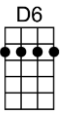

# GOOD MORNING, HEARTACHE

4/4 1...2...1234

-Higginbotham/Drake/Fisher

Intro:

Good morning, heartache, you old gloomy sight

Good morning, heartache, thought we said good-bye last night

I tossed and turned, un-til it seemed you had gone, but here you are with the dawn

Em GmMA7 Gm6 F#m B7b9 Em7 A7+ D D6  
I tossed and turned, un-til it seemed you had gone, but here you are with the dawn

Am Am7 Am6  
Wish I'd forget you, but you're here to stay

DMA7 GMA7 F#m7b5 B7b9  
It seems I met you when my love went a-way

Bbdim Am E+ Am7 Am6  
Good morning, heartache, here we go a-gain

DMA7 GMA7 F#m7b5 B7  
Good morning, heartache, you're the one who knew me when

Em GmMA7 Gm6 F#m B7b9 Em7 A13b9 DMA7  
Might as well get used to you hanging a-round. Good morning heartache, sit down