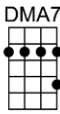

It seems I met you when my love went a-way