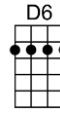

Now, every day I start by saying to you, "Good morning, heartache, what's new?"