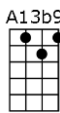

Might as well get used to you hanging a-round. Good morning heartache, sit down