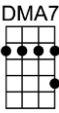

# GOOD MORNING, HEARTACHE

4/4 1...2...1234

-Higginbotham/Drake/Fisher

Intro:

Good morning, heartache, you old gloomy sight

Good morning, heartache, thought we said good-bye last night

I tossed and turned, un-til it seemed you had gone, but here you are with the dawn

Just leave me a-lone. I've got those Monday blues, straight through Sunday blues

Good morning, heartache, here we go a-gain

Good morning, heartache, you're the one who knew me when

Might as well get used to you hanging a-round. Good morning heartache, sit down