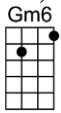

# GOOD MORNING, HEARTACHE

4/4 1...2...1234

-Higginbotham/Drake/Fisher

Intro:

Good morning, heartache, you old gloomy sight

Good morning, heartache, thought we said good-bye last night

I tossed and turned, un-til it seemed you had gone, but here you are with the dawn

Bbdim Am E+ Am7 Am6  
Good morning, heartache, here we go a-gain

DMA7 GMA7 F#m7b5 B7  
Good morning, heartache, you're the one who knew me when

Em GmMA7 Gm6 F#m B7b9 Em7 A13b9 DMA7  
Might as well get used to you hanging a-round. Good morning heartache, sit down