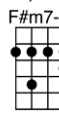

It seems I met you when my love went a-way