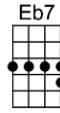

Just leave me a-lone. I've got those Monday blues, straight through Sunday blues