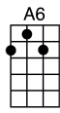

Just leave me a-lone. I've got those Monday blues, straight through Sunday blues