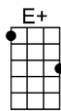

Good morning, heartache, here we go a-gain