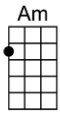

# GOOD MORNING, HEARTACHE

4/4 1...2...1234

-Higginbotham/Drake/Fisher

Intro:

Good morning, heartache, you old gloomy sight

Good morning, heartache, thought we said good-bye last night

I tossed and turned, un-til it seemed you had gone, but here you are with the dawn

Em GmMA7 Gm6 F#m B7b9 Em7 A7+ D D6  
I tossed and turned, un-til it seemed you had gone, but here you are with the dawn

Am Am7 Am6  
Wish I'd forget you, but you're here to stay

DMA7 GMA7 F#m7b5 B7b9  
It seems I met you when my love went a-way

Bbdim Am E+ Am7 Am6  
Good morning, heartache, here we go a-gain

DMA7 GMA7 F#m7b5 B7  
Good morning, heartache, you're the one who knew me when

Em GmMA7 Gm6 F#m B7b9 Em7 A13b9 DMA7  
Might as well get used to you hanging a-round. Good morning heartache, sit down