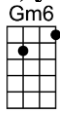

Might as well get used to you hanging a-round. Good morning heartache, sit down