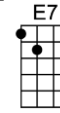

Just leave me a-lone. I've got those Monday blues, straight through Sunday blues