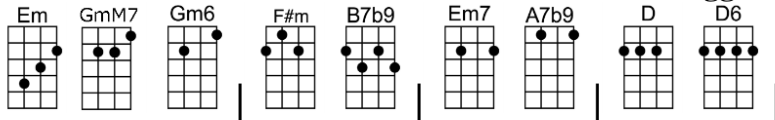

# GOOD MORNING, HEARTACHE

4/4 1...2...1234

-Higginbotham/Drake/Fisher

Intro:

Good morning, heartache, you old gloomy sight

Good morning, heartache, thought we said good-bye last night

I tossed and turned, un-til it seemed you had gone, but here you are with the dawn

# GOOD MORNING, HEARTACHE

4/4 1...2...1234

-Higginbotham/Drake/Fisher

Intro: | Em GmMA7 Gm6 | F#m B7b9 | Em7 A7b9 | D D6 |

Am Am7 Am6  
Good morning, heartache, you old gloomy sight

DMA7 F#m7b5 B7b9  
Good morning, heartache, thought we said good-bye last night

Em GmMA7 Gm6 F#m B7b9 Em7 A7+ D D6  
I tossed and turned, un-til it seemed you had gone, but here you are with the dawn

Am Am7 Am6  
Wish I'd forget you, but you're here to stay

DMA7 GMA7 F#m7b5 B7b9  
It seems I met you when my love went a-way