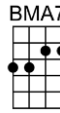

Stop haunting me now, can't chase you no-how