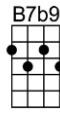

Now, every day I start by saying to you, "Good morning, heartache, what's new?"