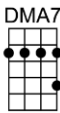

Good morning, heartache, you're the one who knew me when