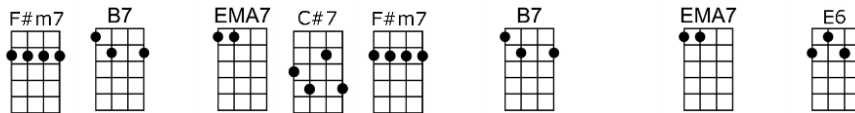

Gone with the wind, the gladness that filled my heart