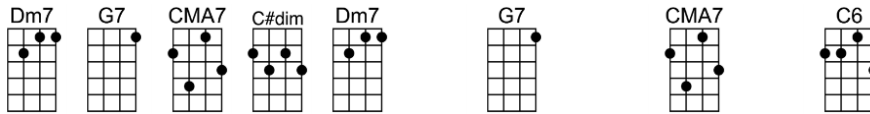

But now all is gone, gone is the rapture that thrilled my heart