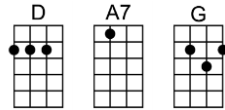

# GOING TO THE ZOO - Tom Paxton

4/4 1...2...1234

Intro: D (2 measures)

2230 0100 0132

D A7  
Daddy's taking us to the zoo tomorrow, zoo tomorrow, zoo tomorrow

D A7 D  
Daddy's taking us to the zoo tomorrow, we can stay all day.

G D  
We're going to the zoo, zoo, zoo, how about you, you, you?

A7 D G D  
You can come too, too, too, we're going to the zoo, zoo, zoo.

D A7  
See the elephant with the long trunk swingin', great big ears and long trunk swingin',

D A7 D  
Snuffin' up peanuts with the long trunk swinging, we can stay all day.

Chorus

D A7  
See all the monkeys scritch scritch scratchin', jumpin' all around and scritch scritch scratchin',

D A7  
Hangin' by their long tails scritch scritch scratchin', we can stay all day.

D A7 D  
Little tiny seals all honk honk honkin', we can stay all day.

Chorus

A7 D A7  
We stayed all day and we're gettin' sleepy, sittin' in the car gettin' sleep sleep sleepy,

D A7 D  
Home already, and we're sleep sleepy, we have stayed all day.