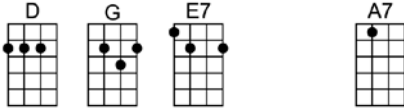

SING D

THE GAME OF LOVE

4/4 1...2...1234

Intro:

(X2)

The purpose of a man is to love a woman, and the purpose of a woman is to love a man,

So come on baby let's start today, come on baby let's play

The game of love, love, la la la la love

D G E7 A7
So come on baby let's start today, come on baby let's play

D G E7 A7
The game of love, love, la la la la la love

D G A7 G D G A7 G
It started long a-go in the Garden of Eden when Adam said to Eve, baby, you're for me

D G E7 A7
So come on baby let's start today, come on baby let's play

D G E7 A7
The game of love, love, la la la la la love

A7 G A7 G A7
Come on baby 'cause the time is right, love your daddy with all your might

A7 G A7 G A7
Put your arms around me, hold me tight, play the game of love

D G A7 G D G A7 G
The purpose of a man is to love a woman, and the purpose of a woman is to love a man,

D G E7 A7 D G E7 A7
So come on baby let's start today, come on baby let's play the game of love, love, la la la la la love