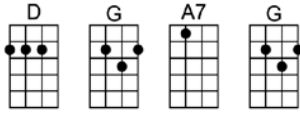

SING D

THE GAME OF LOVE

4/4 1...2...1234

Intro:

(X2)

The purpose of a man is to love a woman, and the purpose of a woman is to love a man,

So come on baby let's start today, come on baby let's play

The game of love, love, la la la la love

D G E7 A7
So come on baby let's start today, come on baby let's play

D G E7 A7
The game of love, love, la la la la la love

D G A7 G D G A7 G
It started long a-go in the Garden of Eden when Adam said to Eve, baby, you're for me

D G E7 A7
So come on baby let's start today, come on baby let's play

D G E7 A7
The game of love, love, la la la la la love

A7 G A7 G A7
Come on baby 'cause the time is right, love your daddy with all your might

A7 G A7 G A7
Put your arms around me, hold me tight, play the game of love

D G A7 G D G A7 G
The purpose of a man is to love a woman, and the purpose of a woman is to love a man,

D G E7 A7 D G E7 A7
So come on baby let's start today, come on baby let's play the game of love, love, la la la la la love