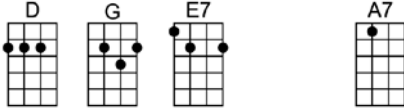

The game of love, love, la la la la love