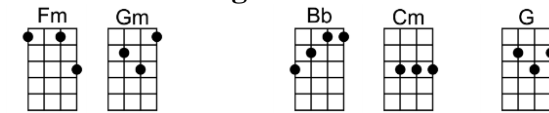

EXODUS SONG - Ernest Gold/Pat Boone

4/4 1234 (slow count)

Intro:

This land is mine, God gave this land to me. This brave and ancient land to me

And when the morning sun re-veals her hills and plains

Then I see a land where children can run free

So take my hand, and walk this land with me, and walk this lovely land with me

Though I am just a man, when you are by my side

With the help of God, I know I can be strong

Interlude: 1st line of song

Though I am just a man, when you are by my side

Intro: Cm F Ab Bb Cm

Cm F Ab Bb Cm Gm Eb F G
This land is mine, God gave this land to me. This brave and ancient land to me

Gm C Cm Gm Bb
And when the morning sun re-veals her hills and plains

Fm Gm Bb Cm G
Then I see a land where children can run free

Interlude: 1st line of song

Gm C Cm Gm Bb
Though I am just a man, when you are by my side

Fm Gm Ab Bb Cm
With the help of God, I know I can be strong

Gm C Cm Gm
To make this land our home, if I must fight, I'll fight to make this land our own