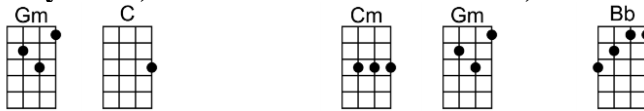

Though I am just a man, when you are by my side