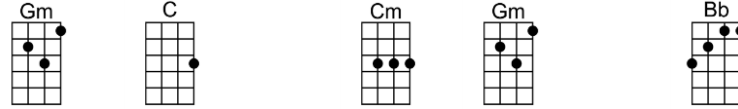

EXODUS SONG - Ernest Gold/Pat Boone

4/4 1234 (slow count)

Intro:

This land is mine, God gave this land to me. This brave and ancient land to me

And when the morning sun re-veals her hills and plains

Then I see a land where children can run free

Intro: Cm F Ab Bb Cm

Cm F Ab Bb Cm Gm Eb F G
This land is mine, God gave this land to me. This brave and ancient land to me

Gm C Cm Gm Bb
And when the morning sun re-veals her hills and plains

Fm Gm Bb Cm G
Then I see a land where children can run free