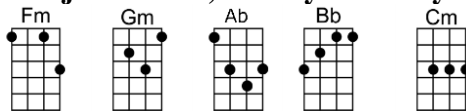

With the help of God, I know I can be strong