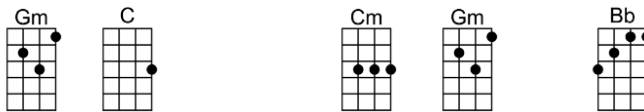

EXODUS SONG - Ernest Gold/Pat Boone

4/4 1234 (slow count)

Intro:

This land is mine, God gave this land to me. This brave and ancient land to me

And when the morning sun re-veals her hills and plains

Then I see a land where children can run free

So take my hand, and walk this land with me, and walk this lovely land with me

Though I am just a man, when you are by my side

With the help of God, I know I can be strong

Interlude: 1st line of song

Though I am just a man, when you are by my side

Intro: Cm F Ab Bb Cm

Cm F Ab Bb Cm Gm Eb F G
This land is mine, God gave this land to me. This brave and ancient land to me

Gm C Cm Gm Bb
And when the morning sun re-veals her hills and plains

Fm Gm Bb Cm G
Then I see a land where children can run free