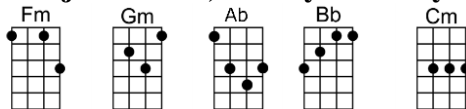

With the help of God, I know I can be strong