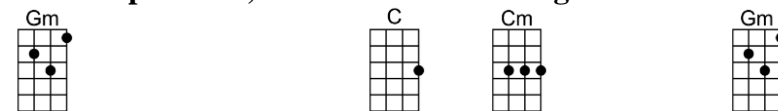

To make this land our home, if I must fight, I'll fight to make this land our own