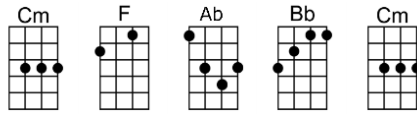

EXODUS SONG - Ernest Gold/Pat Boone

4/4 1234 (slow count)

Intro:

This land is mine, God gave this land to me. This brave and ancient land to me

And when the morning sun re-veals her hills and plains

Then I see a land where children can run free

Intro: Cm F Ab Bb Cm

Cm F Ab Bb Cm Gm Eb F G
This land is mine, God gave this land to me. This brave and ancient land to me

Gm C Cm Gm Bb
And when the morning sun re-veals her hills and plains

Fm Gm Bb Cm G
Then I see a land where children can run free

C F Ab Bb Cm Gm Eb F G
So take my hand, and walk this land with me, and walk this lovely land with me

Gm C Cm Gm Bb
Though I am just a man, when you are by my side

Fm Gm Ab Bb Cm
With the help of God, I know I can be strong

Interlude: 1st line of song

Gm C Cm Gm Bb
Though I am just a man, when you are by my side

Fm Gm Ab Bb Cm
With the help of God, I know I can be strong

Gm C Cm Gm
To make this land our home, if I must fight, I'll fight to make this land our own