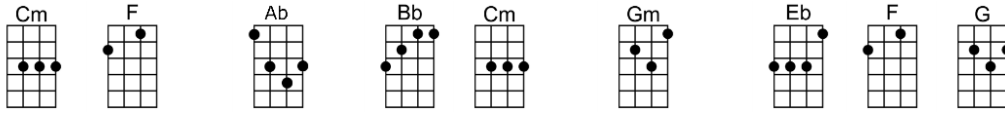

EXODUS SONG - Ernest Gold/Pat Boone

4/4 1234 (slow count)

Intro:

This land is mine, God gave this land to me. This brave and ancient land to me

And when the morning sun re-veals her hills and plains

Then I see a land where children can run free

Intro: Cm F Ab Bb Cm

Cm F Ab Bb Cm Gm Eb F G
This land is mine, God gave this land to me. This brave and ancient land to me

Gm C Cm Gm Bb
And when the morning sun re-veals her hills and plains

Fm Gm Bb Cm G
Then I see a land where children can run free