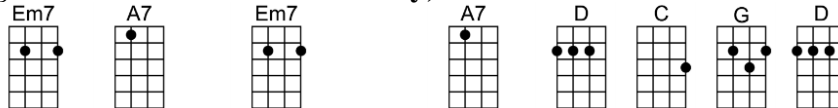

Like a starry summer night or a snow-covered winter's day