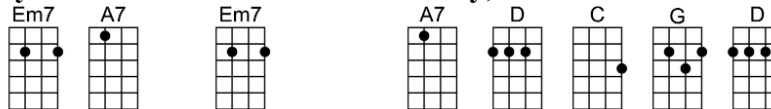

Under God's hea - ven, the world's gonna find a way