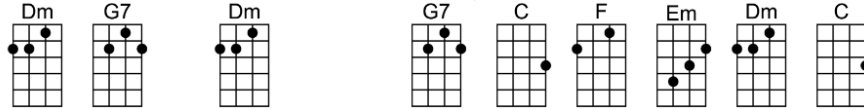

# EVERYTHING IS BEAUTIFUL - Ray Stevens

4/4 1234 12 (without intro)

**Intro:** |  |  |  |  |  |  |  |  |

 |  |  |  |

Everything is beautiful in its own way,

 |  |  |  |  |  |  |  |

Like a starry summer night or a snow-covered winter's day

## p.2. Everything Is Beautiful

And everybody's beautiful in their own way,

Under God's hea - ven, the world's gonna find a way

We shouldn't care about the length of his hair, or the color of his skin

Don't worry about what shows from without, but the love that lives with-in

          C      Am          D7sus D7  
And everything is beautiful      in its own way,  
          Dm   G7      Dm          G7      C  Bb  F  C  
Like a starry summer night or a snow-covered winter's day  
          C      Am          D7sus D7  
And everybody's beautiful      in their own way,  
          Dm   G7      Dm          G7      C      F  Em  Dm  C  
Under God's hea - ven, the world's gonna find a way

          D      Bm          E7sus E7  
And everything is beautiful      in its own way,  
          Em7  A7      Em7          A7      D  C  G  D  
Like a starry summer night or a snow-covered winter's day  
          D      Bm          E7sus E7  
And everybody's beautiful      in their own way,  
          Em7  A7      Em7          A7      D  C  G  D  
Under God's hea - ven, the world's gonna find a way  
          Em7  A7      Em7          A7      D  C  G  D  
Under God's hea - ven, the world's gonna find a way