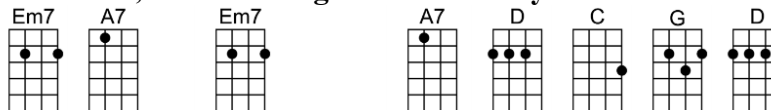

Under God's hea - ven, the world's gonna find a way