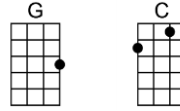

# EVERYDAY PEOPLE<sub>(BAR)</sub>-Sly Stone

4/4 1...2...1234

The only chords throughout the song are G and C. Here is a suggested strum pattern:

G C G  
 ↓ ↓ ↑ ↓ ↑ ↑ ↑ ↓  
 1 2 & 3 (4) & & & 3 (Call that 1 riff)

Intro: 2 riffs

G C G C G  
 Sometimes I'm right, and I can be wrong. My own beliefs are in my song

G C G C G  
 The butcher, the banker, the drummer and then, makes no difference what group I'm in

G C G C G  
 I am everyday people, yeah yeah

G C G  
 There is a blue one who can't accept the green one

G C G  
 For living with a fat one, trying to be a skinny one

G C G C G  
 And different strokes for different folks, and so on and so on and scooby dooby doo

G C G C G  
 Oh, sha sha, we got to live together

G C G  
 There is a yellow one that won't accept the black one

G C G  
 That won't accept the red one that won't accept the white one

G C G C G  
 And different strokes for different folks, and so on and so on and scooby dooby doo